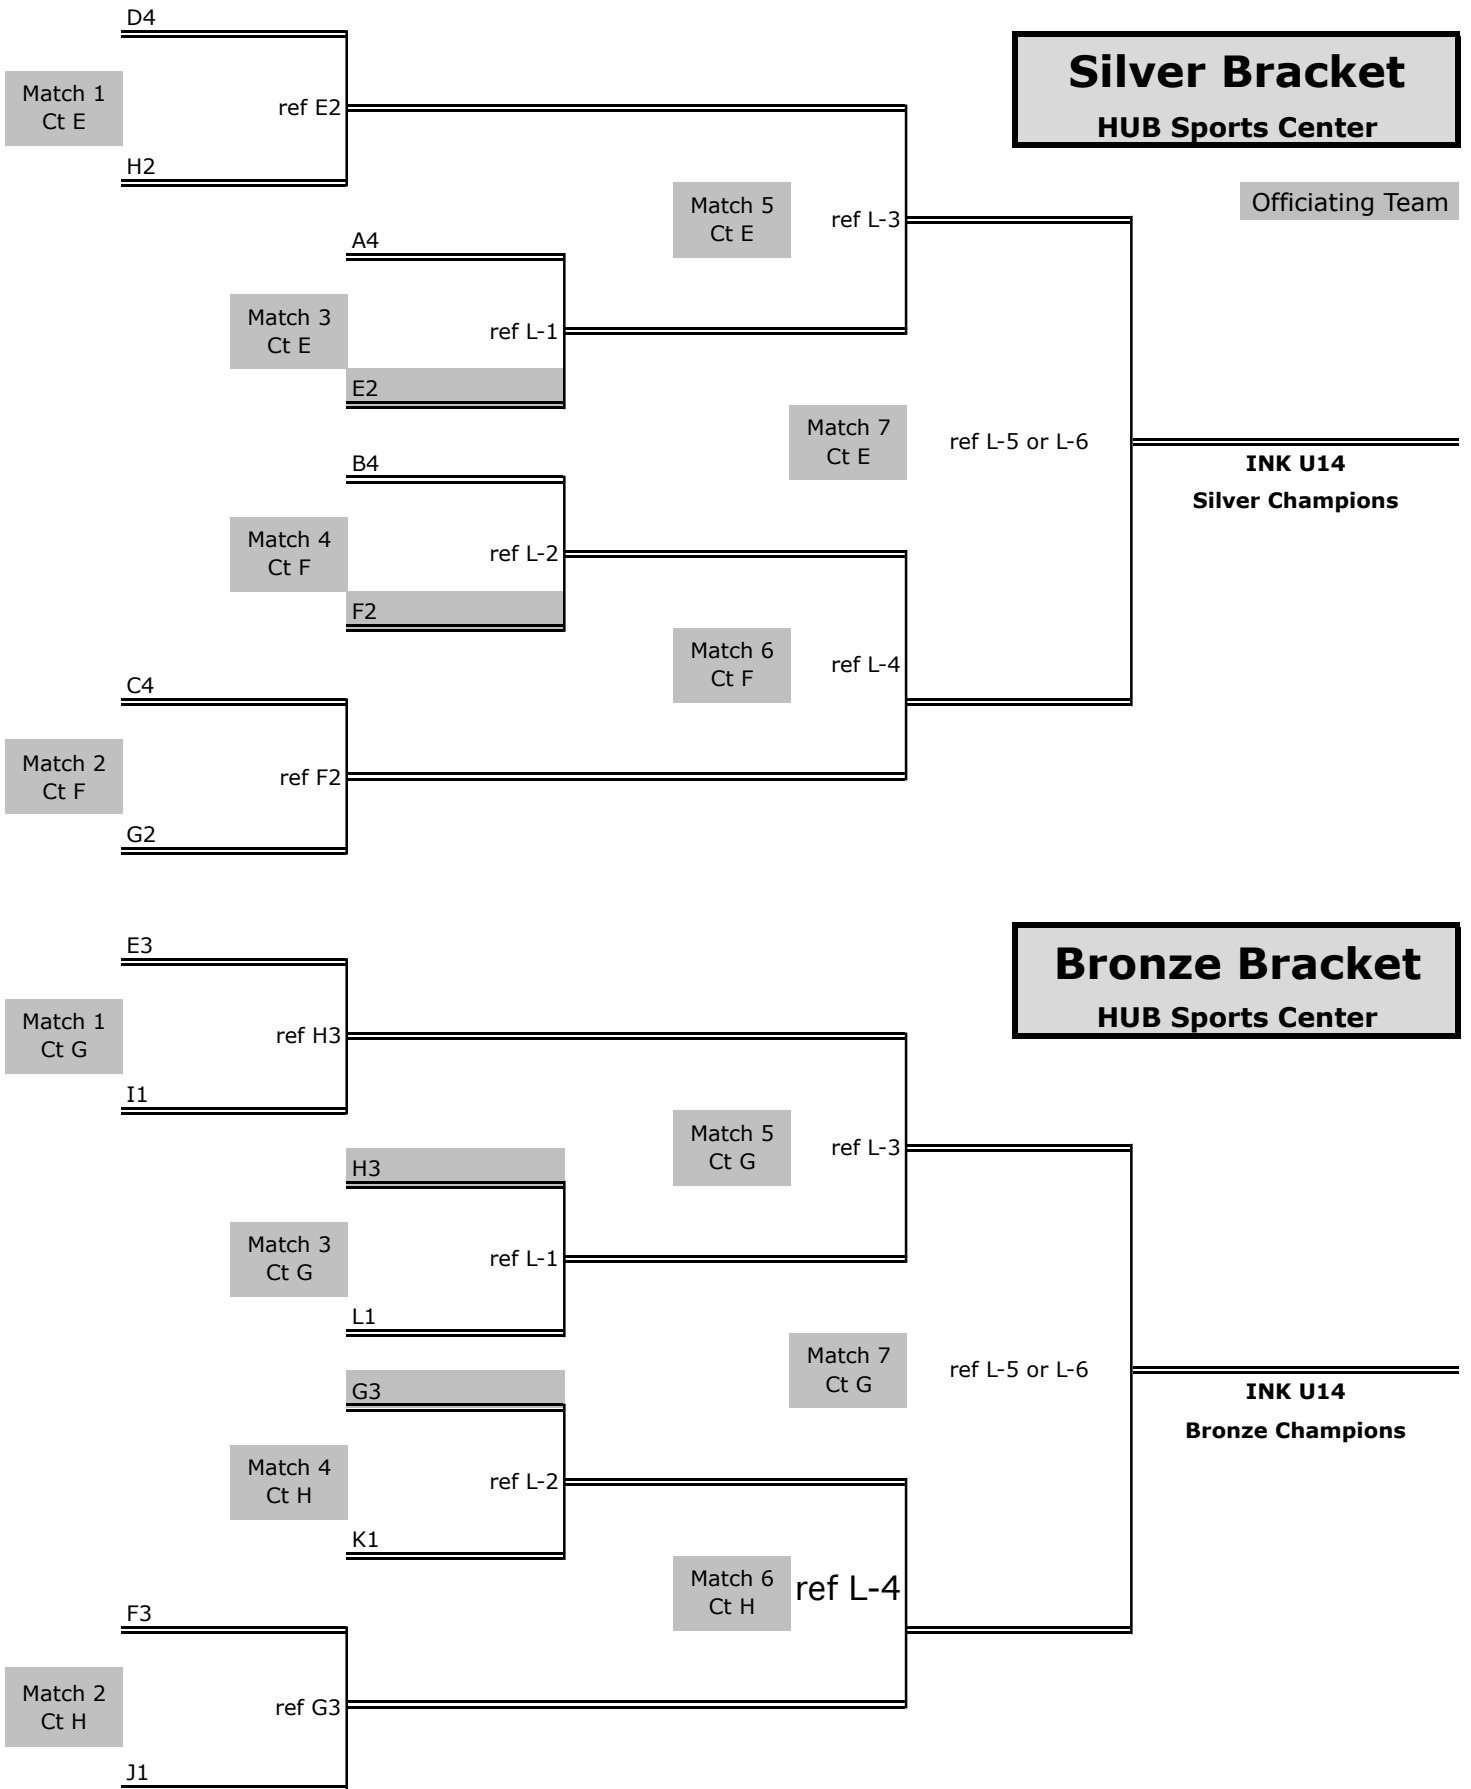

U14 Inland Northwest Klassic