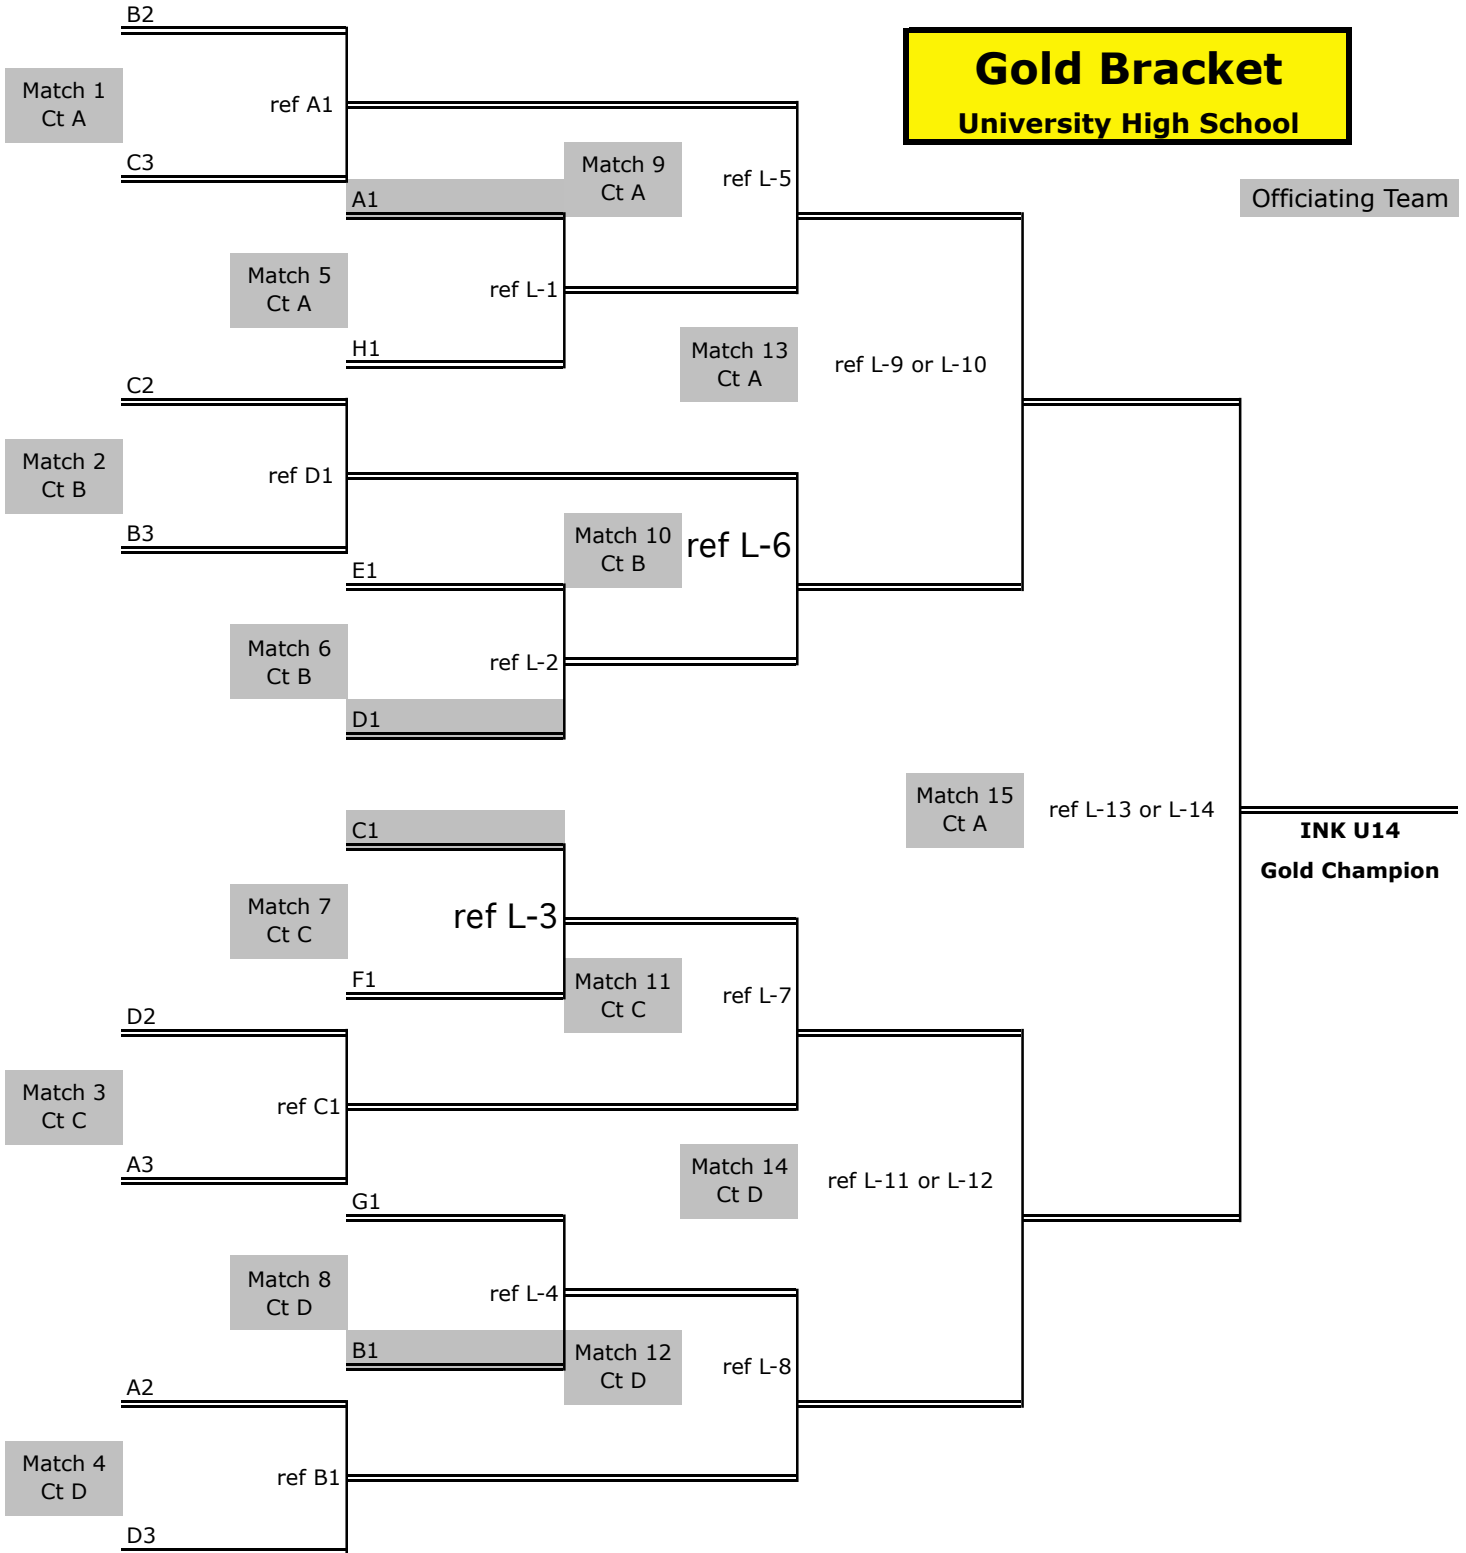

U14 Inland Northwest Klassic

Pool A - University High School			
Seed	#	Team	Team ID
1	1	Team Yakima 14 Gold Elite EV	fj4tmykm1ev
8	2	Shockwave 14 National EV	fj4shock1ev
9	3	Big Sky National 14s EV	fj4bgskyaev
16	4	Rivals U14 Cari EV	fj3rivls1ev
Pool C - University High School			
Seed	#	Team	Team ID
3	1	CLUB ZZU U14 NATIONAL EV	fj4cbzzu1ev
6	2	Club Gold 14-1 Blue EV	fj4clgld1ev
11	3	SRJ 14-BLACK EV	fj4srjvb1ev
14	4	CATS 14-2 Silver EV	fj4catvb2ev

Pool B - University High School			
Seed	#	Team	Team ID
2	1	Renovators 14-1 EV	fj4rnvtr1ev
7	2	Idaho Impact U14 Black EV	fj4idimp1ev
10	3	CLUB ZZU 14 Regional A EV	fj4cbzzu2ev
15	4	Sideout 13-1 EV	fj3sdtvb1ev
Pool D - University High School			
Seed	#	Team	Team ID
4	1	Spokane Ignite 14-1 EV	fj4ignite1ev
5	2	NCWVBC 14-1 Gold EV	fj4ncwvb1ev
12	3	Team Yakima 14 Black EV	fj4tmykm2ev
13	4	Post Falls 14-1 Black EV	fj4pfvbc1ev

Pool E - HUB Sports Center			
Seed	#	Team	Team ID
17	1	Club South 14 Gold EV	fj4sthvb1ev
24	2	Spokane Sky U14 Tsunami EV	fj4spsky1ev
25	3	SRJ 14-RED EV	fj4srjvb1ev
32	4	T3 14 - CQ EV	fj4t3vbc3ev
Pool G - HUB Sports Center			
Seed	#	Team	Team ID
19	1	T3 14 - Barb EV	fj4t3vbc2ev
22	2	Clark Fork Jrs U-14 EV	fj4clfk1ev
27	3	CLUB ZZU 14 potlatch EV	fj4cbzzu5ev
30	4	Attack Pack U14 EV	fj4atkpk1ev

Pool F - HUB Sports Center			
Seed	#	Team	Team ID
18	1	Club KB U14-1 Blue EV	fj4clbkb1ev
23	2	Strike Force 14 Black EV	fj4stkfc1ev
26	3	Club South 13 Gold EV	fj3sthvb1ev
31	4	Club Gold 13-1 Blue EV	fj3clgld1ev
Pool H - HUB Sports Center			
Seed	#	Team	Team ID
20	1	Shockwave 14 Black EV	fj4shock2ev
21	2	Sideout 14-1 EV	fj4sdtvb1ev
28	3	CPA 14 Regional	FJ4CPAVB2EV
29	4	CATS U14-3 White EV	fj4catvb3ev

Pool I - HUB Sports Center			
Seed	#	Team	Team ID
33	1	Apex Minotaurs U14 EV	mj4apxvb1ev
40	2	Shockwave 14 Green EV	fj4shock3ev
41	3	Post Falls 14-2 Orange EV	fj4pfvbc2ev
48	4	APEX 14 Synergy EV	fj4apxvb1ev
Pool K - HUB Sports Center			
Seed	#	Team	Team ID
35	1	Club ZZU 14 Regional B EV	fj4cbzzu3ev
38	2	T3 13 Smack EV	fj3t3vbc1ev
43	3	Spokane Sky U14 Magic EV	fj4spsky2ev
46	4	Idaho Impact U14 Teal EV	fj4idimp2ev

Pool J - HUB Sports Center			
Seed	#	Team	Team ID
34	1	7B U14 EV	fj47bvbc1ev
39	2	Renovators 13-1 EV	fj3rnvtr1ev
42	3	Kahiau U14 White EV	fj4kahiu2ev
47	4	Bi-County WolfPack 13 EV	fj4bcwlp1ev
Pool L - HUB Sports Center			
Seed	#	Team	Team ID
36	1	Spokane Ignite 13-1 EV	fj3ignite1ev
37	2	VIP Juniors 14 EV	fj4vipjr1ev
44	3	SRJ 14-GREY EV	fj4srjvb3ev
45	4	Panorama Juniors 14 Red EV	fj4pnrma1ev

U14 Inland Northwest Klassic