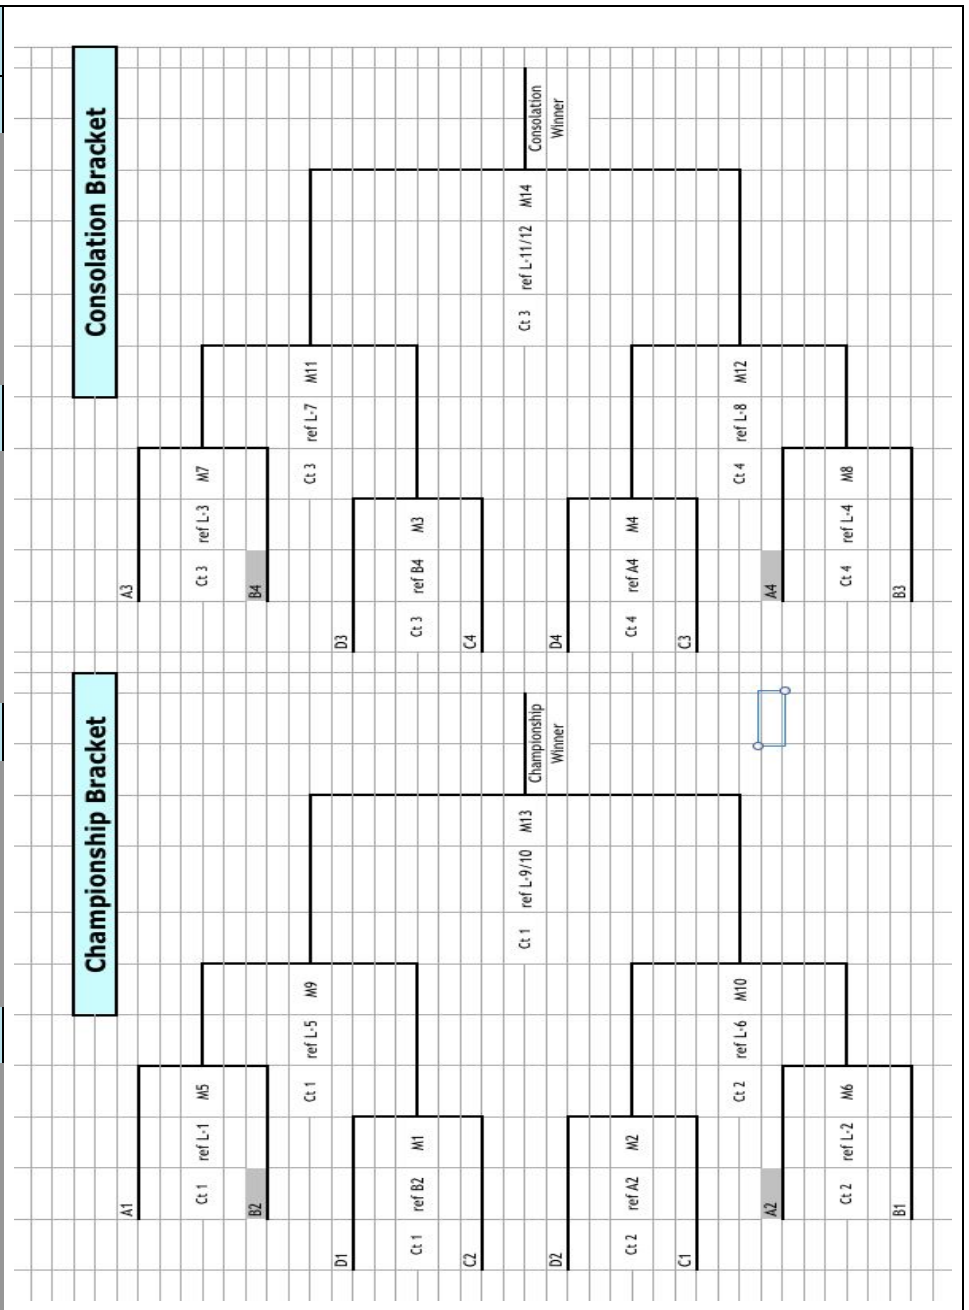

LEAVENWORTH U12 SPIKEFEST 2019

TEAMS
Team Yakima 12 Gold Elite EV
Columbia Jrs 12-1 Black EV
Team Yakima 12 Black EV
CB Elite U12 EV
NCWVBC 12-1 Gold EV
Kryptonite 12 Black EV
Club Lokahi U12 EV
Deer Park Spikes 12 EV
Club Selah 12 Blue EV
Team Yakima 12 Red EV
O Town U12 Black EV
Kryptonite 12 Green EV
Team Yakima U10 Pink EV
Shockwave 12 White EV
Club Selah 12 White EV
Kodiak 12 EV

COURTS

Court 1 → High School Main Gym

Court 2 → High School Main Gym

Court 3 → High School Aux Gym

Court 4 → Middle School Gym

TOURNAMENT & FACILITY RULES

- 4 Team Pools
- 4 team pool: 2/3 Games to 25 (No Cap), 3rd set to 15 (No Cap)
- Warm ups for the first two matches of each pool will be 5/5 and 3/3 for the remaining pool and bracket matches (includes serving time)
- PLEASE KEEP GYMS CLEAR FOR PLAYING. All teams can find a designated team area in the commons or hallways. Please keep food in those areas. NO FOOD IN GYM.
- Water, Gatorade are ok in the gym. Coffees also OK!

Tournament Director: Ashley Coffin & Rachel Aguilar

Day Official: Stephanie Fuller

*Thank you for participating in the Leavenworth Spikefest Tournament.
Best of luck to you and your team this year!*

POOLS		
Seed	#	Pool A - Court 1 (MAIN)
1	1	Team Yakima 12 Gold Elite EV
8	2	Deer Park Spikes 12 EV
9	3	Club Selah 12 Blue EV
16	4	Kodiak 12 EV
Seed	#	Pool B - Court 2 (MAIN)
2	1	Columbia Jrs 12-1 Black EV
7	2	Club Lokahi U12 EV
10	3	Team Yakima 12 Red EV
15	4	Club Selah 12 White EV
Seed	#	Pool C - Court 3 (AUX)
3	1	Team Yakima 12 Black EV
6	2	Kryptonite 12 Black EV
11	3	O Town U12 Black EV
14	4	Shockwave 12 White EV
Seed	#	Pool D - Court 4 (IRMS)
4	1	CB Elite U12 EV
5	2	NCWVBC 12-1 Gold EV
12	3	Kryptonite 12 Green EV
13	4	Team Yakima U10 Pink EV

PLAY SCHEDULE (4 teams)	
Play	Ref
1 vs 3	2
2 vs 4	1
1 vs 4	3
2 vs 3	1
3 vs 4	2
1 vs 2	4