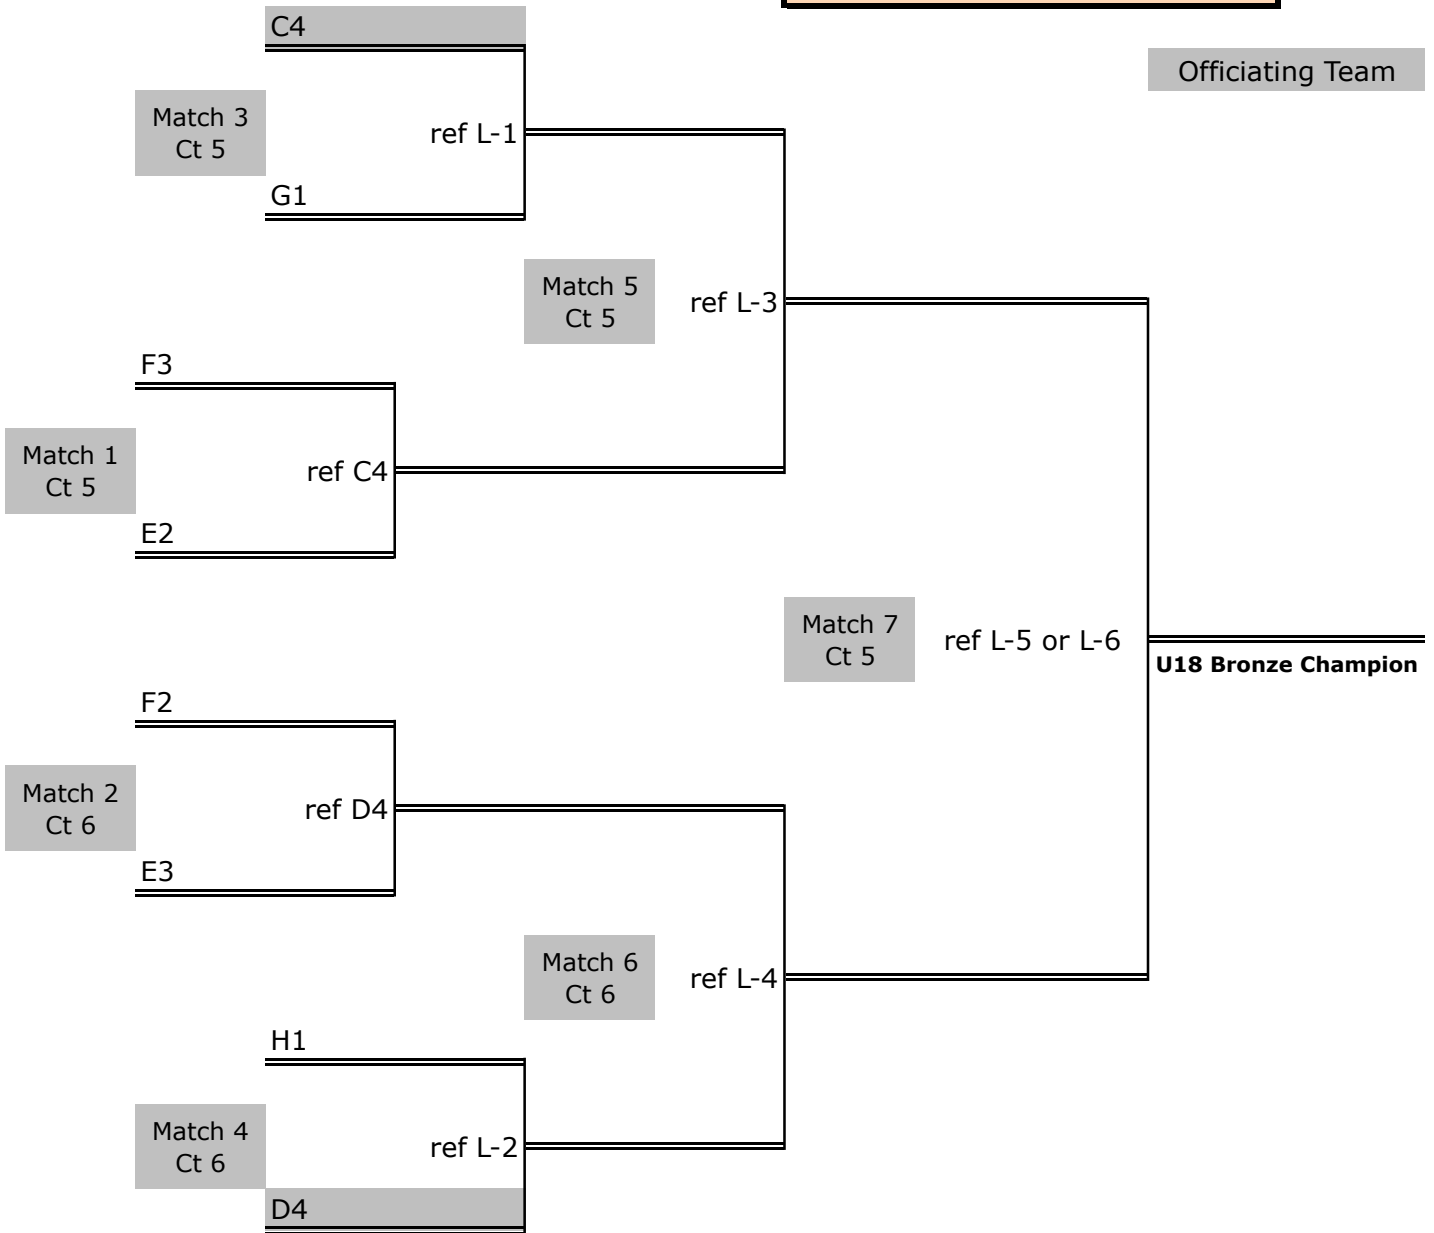

Pool D - Riverside Middle School			
Seed	#	Team	Team ID
10	1	T3 17-1 Smack EV	fj7t3vbc1ev
11	2	NCWVBC U-18 Gold EV	fj8ncwvb1ev
14	3	MSVB1 18-1 EV	fj8mtsde1ev
15	4	Idaho Impact 18 Black EV	fj7idimp1ev

Pool E - Riverside Elementary			
Seed	#	Team	Team ID
17	1	Splash 17 National EV	fj7spvbc1ev
20	2	Club South 18 Gold EV	fj8sthvb1ev
21	3	VIP Juniors 18 EV	fj8vipjrdev
24	4	VIP Juniors 17 EV	fj7vipjr1ev

Pool F - Riverside Elementary			
Seed	#	Team	Team ID
18	1	SRJ 18-BLACK EV	fj8srjvb1ev
19	2	Renovators 18-Mark EV	fj8rnvtr2ev
22	3	NCWVBC U-18 Black EV	fj8ncwvb2ev
23	4	CB Elite U18 EV	fj8cbelt1ev

Pool G - Deer Park High School			
Seed	#	Team	Team ID
25	1	Apex 17 Phoenix EV	fj7apxvb1ev
28	2	Clark Fork Juniors U-18 EV	fj8clkfk1ev
29	3	Apex 18 Alpha EV	fj8apxvb1ev
32	4	Extreme 18's EV	fj8extrm1ev

Pool H - Deer Park High School			
Seed	#	Team	Team ID
26	1	Spokane Sky 18-1 Black EV	fj8spsky1ev
27	2	SVVC 17-1 EV	fj7svvbc1ev
30	3	Varnish Juniors U18 EV	fj8varjr1ev
31	4	ZZU 18 REGIONAL EV	fj8cbzzu1ev

U18 Inland Northwest Klassic

Gold Bracket

U18 Inland Northwest Klassic

Silver Bracket

U18 Inland Northwest Klassic

Bronze Bracket

U18 Inland Northwest Klassic

Flight Bracket