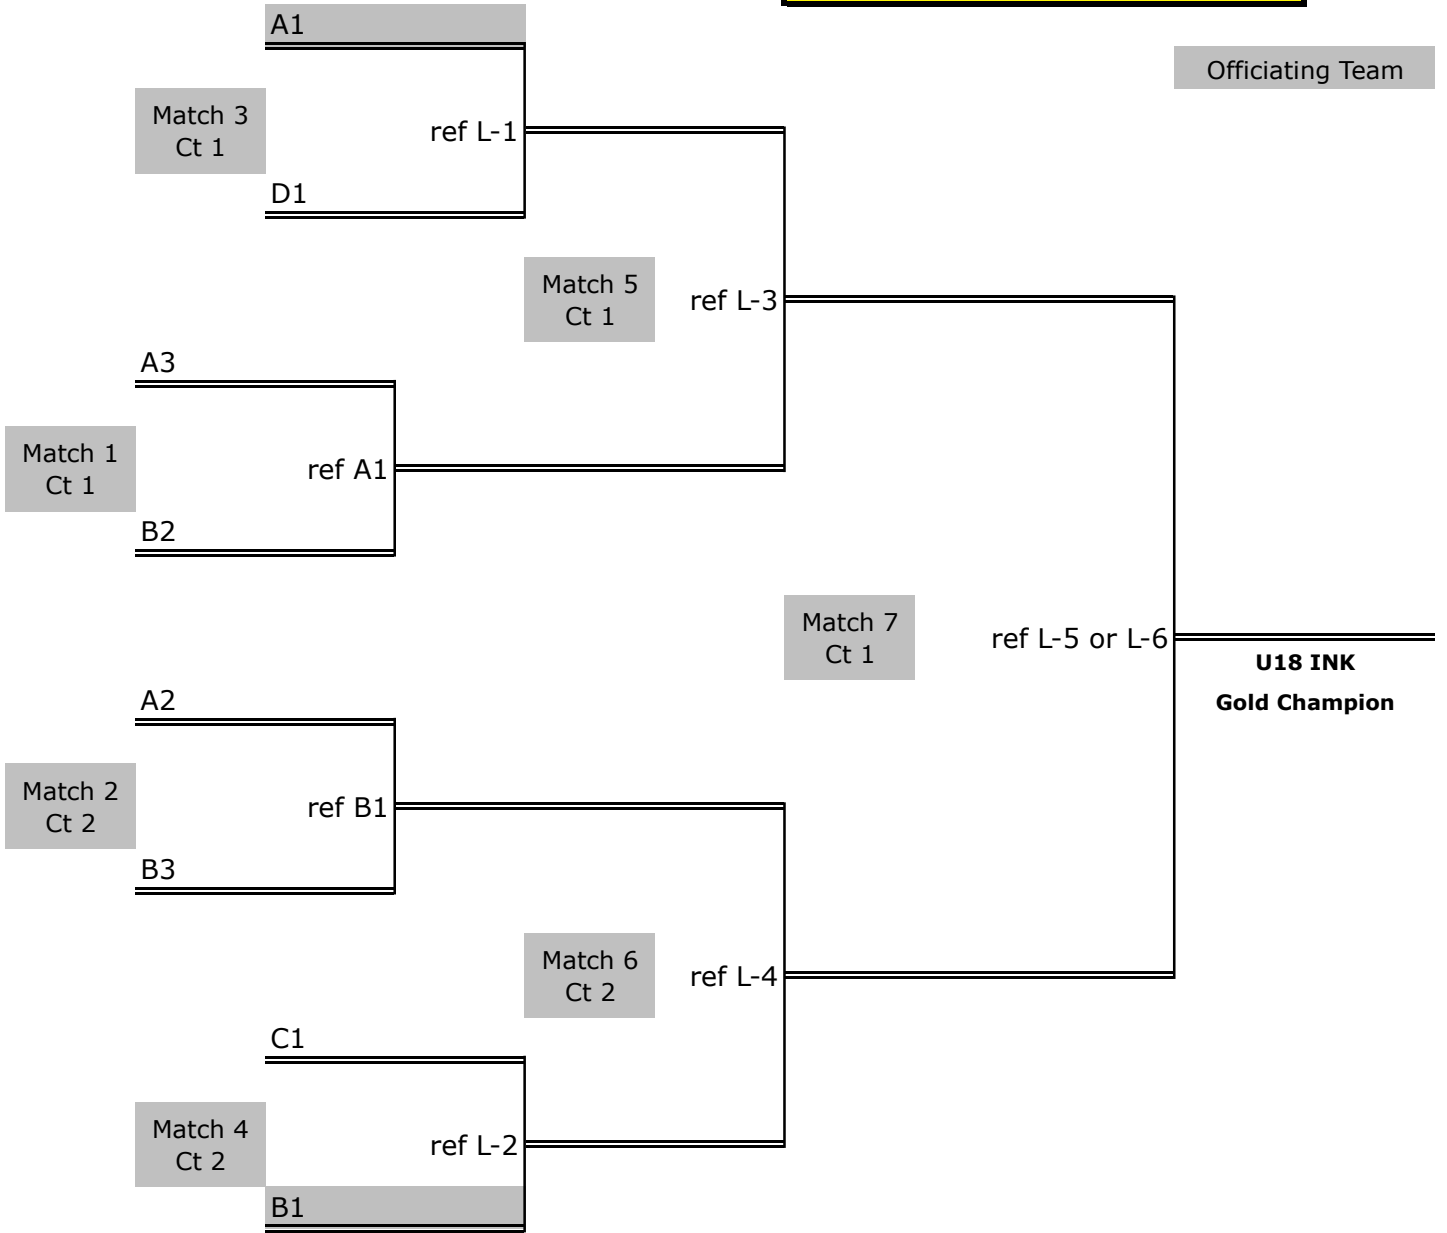

U18 Inland Northwest Klassic

Pool A - Riverside High School			
Seed	#	Team	Team ID
1	1	Renovators 18-Kari EV	fj8rnvtr1ev
4	2	Shockwave 18 National EV	fj8shock1ev
5	3	Splash 18 National EV	fj8spvbc1ev
8	4	Prodigy 18-1 EV	fj8prdgy1ev

Pool B - Riverside High School			
Seed	#	Team	Team ID
2	1	CATS U17-1 Black EV	fj7catvb1ev
3	2	MVA 18 National EV	fj8mtvba1ev
6	3	ZZU 17 NATIONAL EV	fj7cbzzu1ev
7	4	Renovators 17- 1 EV	fj7rnvtr1ev

Pool C - Riverside Middle School			
Seed	#	Team	Team ID
9	1	Shockwave 18 EV	fj8shock2ev
12	2	Rivals U18 EV	fj8rivls1ev
13	3	Club KB U18-1 Blue EV	fj8clbkb1ev
16	4	LVC Jr Kodiaks 18U	Alberta, CA

Pool D - Riverside Middle School			
Seed	#	Team	Team ID
10	1	T3 17-1 Smack EV	fj7t3vbc1ev
11	2	NCWVBC U-18 Gold EV	fj8ncwvb1ev
14	3	MSVB1 18-1 EV	fj8mtsde1ev
15	4	Idaho Impact 18 Black EV	fj7idimp1ev

Pool E - Riverside Elementary			
Seed	#	Team	Team ID
17	1	Splash 17 National EV	fj7spvbc1ev
20	2	Club South 18 Gold EV	fj8sthvb1ev
21	3	VIP Juniors 18 EV	fj8vipjrdev
24	4	VIP Juniors 17 EV	fj7vipjr1ev

Pool F - Riverside Elementary			
Seed	#	Team	Team ID
18	1	SRJ 18-BLACK EV	fj8srjvb1ev
19	2	Renovators 18-Mark EV	fj8rnvtr2ev
22	3	NCWVBC U-18 Black EV	fj8ncwvb2ev
23	4	CB Elite U18 EV	fj8cbelt1ev

Pool G - Deer Park High School			
Seed	#	Team	Team ID
25	1	Apex 17 Phoenix EV	fj7apxvb1ev
28	2	Clark Fork Juniors U-18 EV	fj8clkfk1ev
29	3	Apex 18 Alpha EV	fj8apxvb1ev
32	4	Extreme 18's EV	fj8extrm1ev

Pool H - Deer Park High School			
Seed	#	Team	Team ID
26	1	Spokane Sky 18-1 Black EV	fj8spsky1ev
27	2	SVVC 17-1 EV	fj7svvbc1ev
30	3	Varnish Juniors U18 EV	fj8varjr1ev
31	4	ZZU 18 REGIONAL EV	fj8cbzzu1ev

U18 Inland Northwest Klassic

Gold Bracket