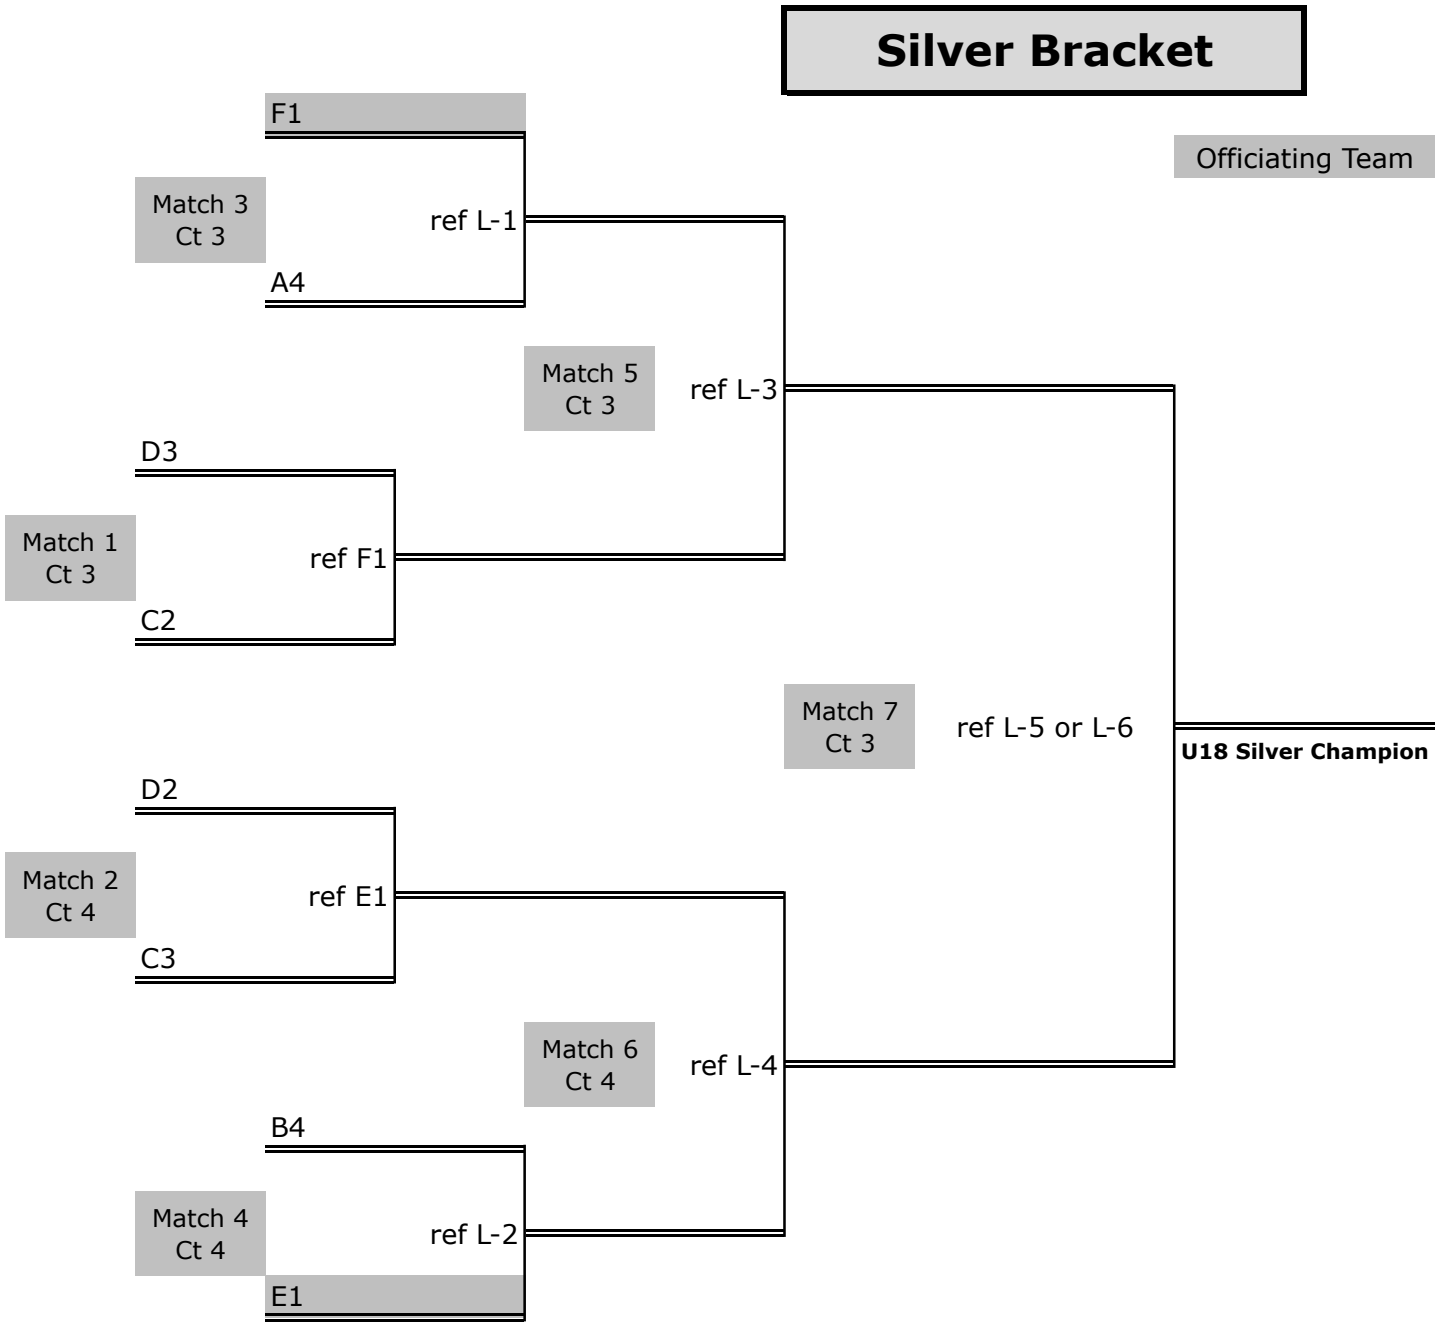

Pool F - Riverside Elementary			
Seed	#	Team	Team ID
18	1	SRJ 18-BLACK EV	fj8srjvb1ev
19	2	Renovators 18-Mark EV	fj8rnvtr2ev
22	3	NCWVBC U-18 Black EV	fj8ncwvb2ev
23	4	CB Elite U18 EV	fj8cbelt1ev

Pool G - Deer Park High School			
Seed	#	Team	Team ID
25	1	Apex 17 Phoenix EV	fj7apxvb1ev
28	2	Clark Fork Juniors U-18 EV	fj8clkfk1ev
29	3	Apex 18 Alpha EV	fj8apxvb1ev
32	4	Extreme 18's EV	fj8extrm1ev

Pool H - Deer Park High School			
Seed	#	Team	Team ID
26	1	Spokane Sky 18-1 Black EV	fj8spsky1ev
27	2	SVVC 17-1 EV	fj7svvbc1ev
30	3	Varnish Juniors U18 EV	fj8varjr1ev
31	4	ZZU 18 REGIONAL EV	fj8cbzzu1ev

U18 Inland Northwest Klassic

Gold Bracket

U18 Inland Northwest Klassic

Silver Bracket

U18 Inland Northwest Klassic

Bronze Bracket

U18 Inland Northwest Klassic

Flight Bracket