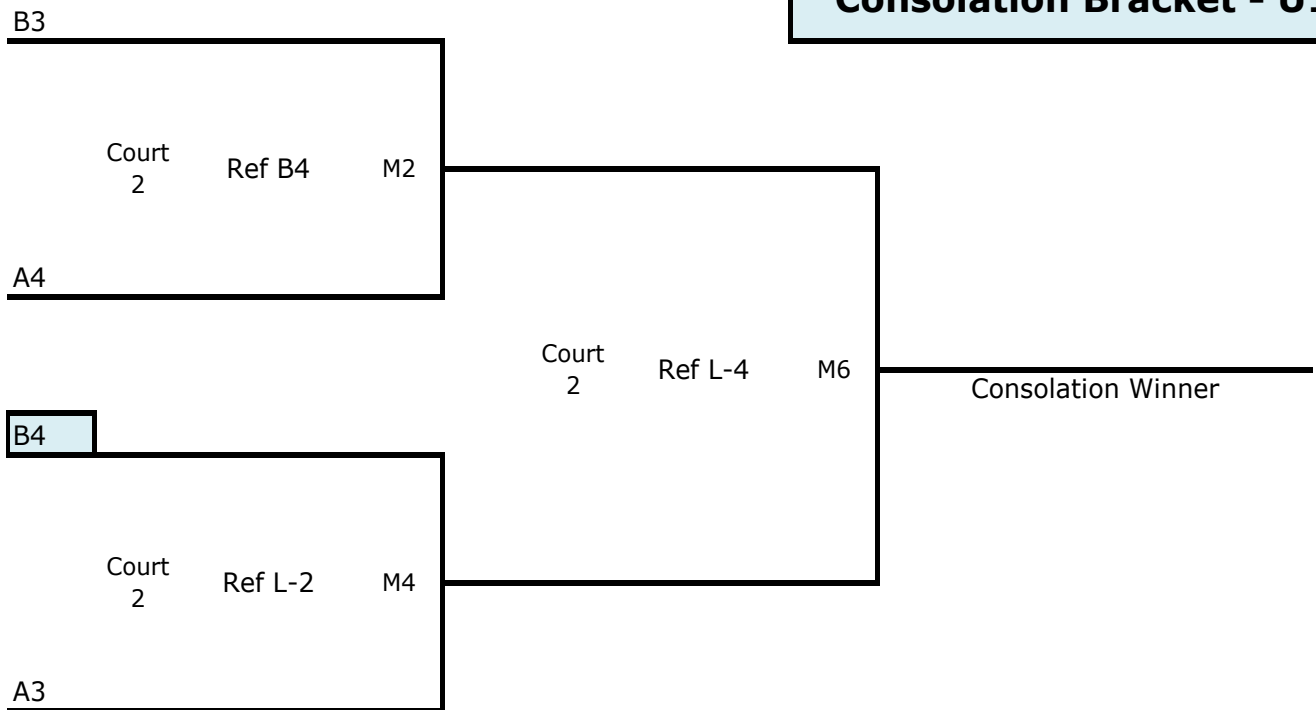

Consolation Bracket - U12