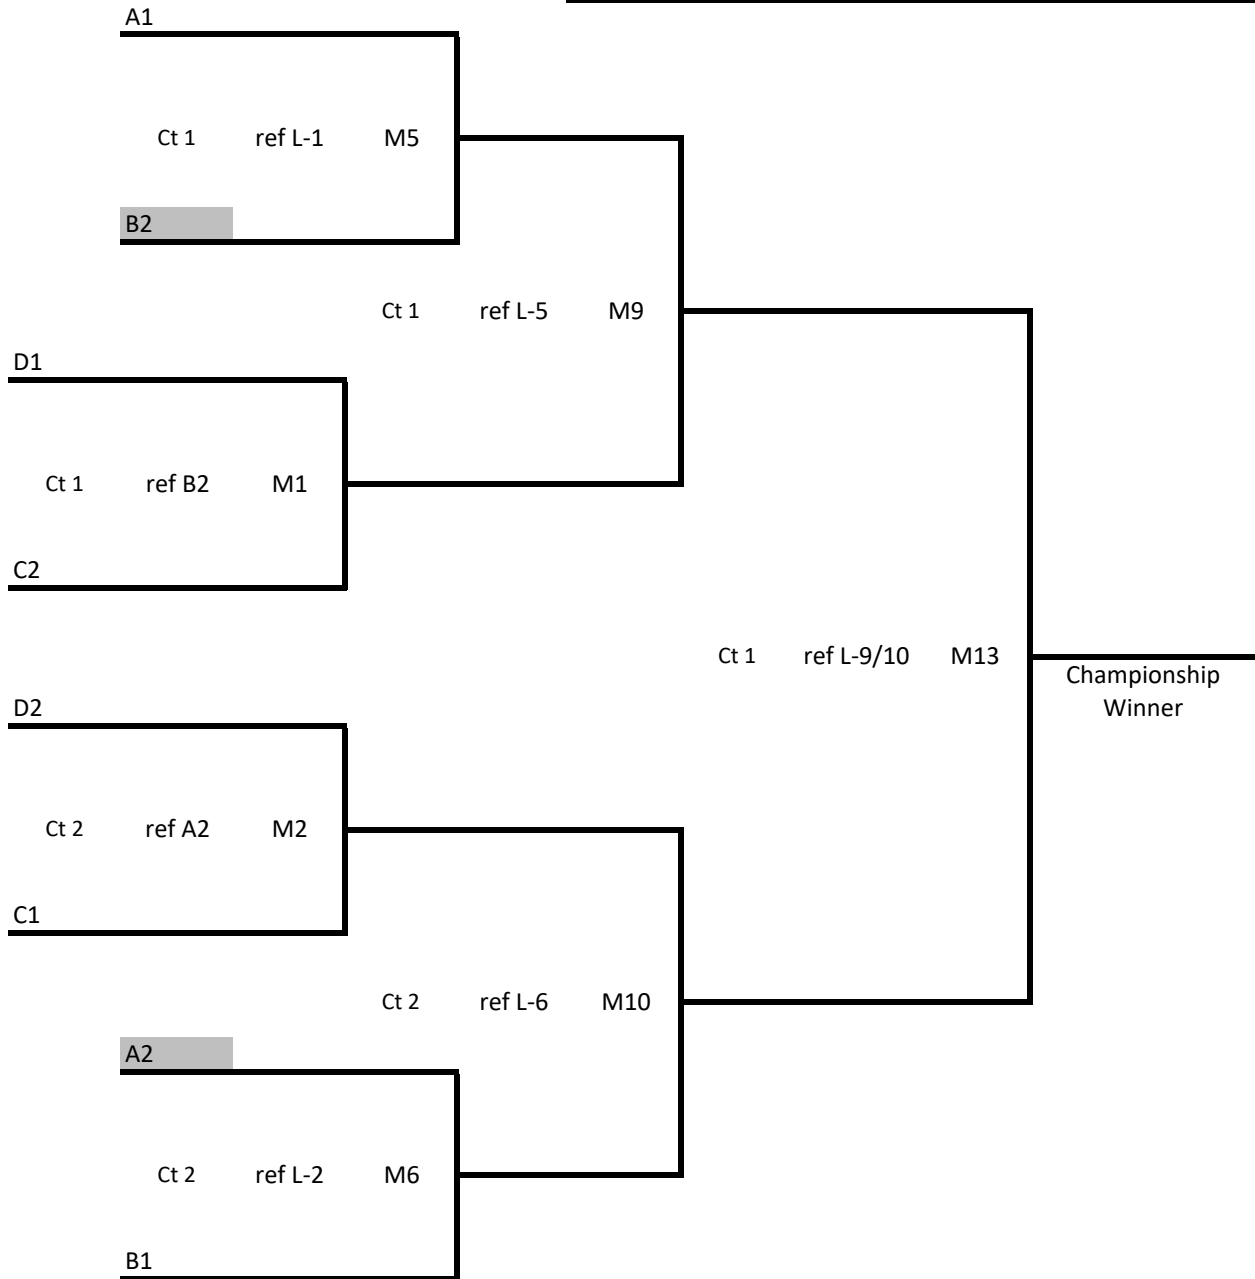

U14

Pool A - COURT 1			
Seed	#	Team Name	Team ID
1	1	OTown U14 Black	fj4918681ev
8	2	Team Yakima 14 Blue	fj4tmykm4ev
9	3	CB Elite U-14 Red	fj4cbelt2ev
16	4	NCWVBC 14-5 Gray	fj4ncwvb5ev

Pool B - COURT 2			
Seed	#	Team Name	Team ID
2	1	CB Elite U-14 Blue	fj4cbelt1ev
7	2	Sunnyside 14 Black	fj4ssvbc1ev
10	3	MID STATE VBC 14	fj4mdsvb1ev
15	4	NCWVBC 14-6 Blue	fj4ncwvb6ev

Pool C - COURT 3			
Seed	#	Team Name	Team ID
3	1	OVBC 14-2 Black	fj4omkvb2ev
6	2	Sweets 14-2 Blue	fj4swvbc2ev
11	3	Kryptonite 14 Black	fj4krypt1ev
14	4	Club Selah 14 Pink	fj4selah3ev

Pool D - COURT 4			
Seed	#	Team Name	Team ID
4	1	OVBC 14-1 Blue	fj4omkvb1ev
5	2	NCWVBC 14-3 Red	fj4ncwvb3ev
12	3	Kahiau U14 White	fj4kahiu2ev
13	4	Prosser 14	fj4prosr1ev

Championship Bracket - U14