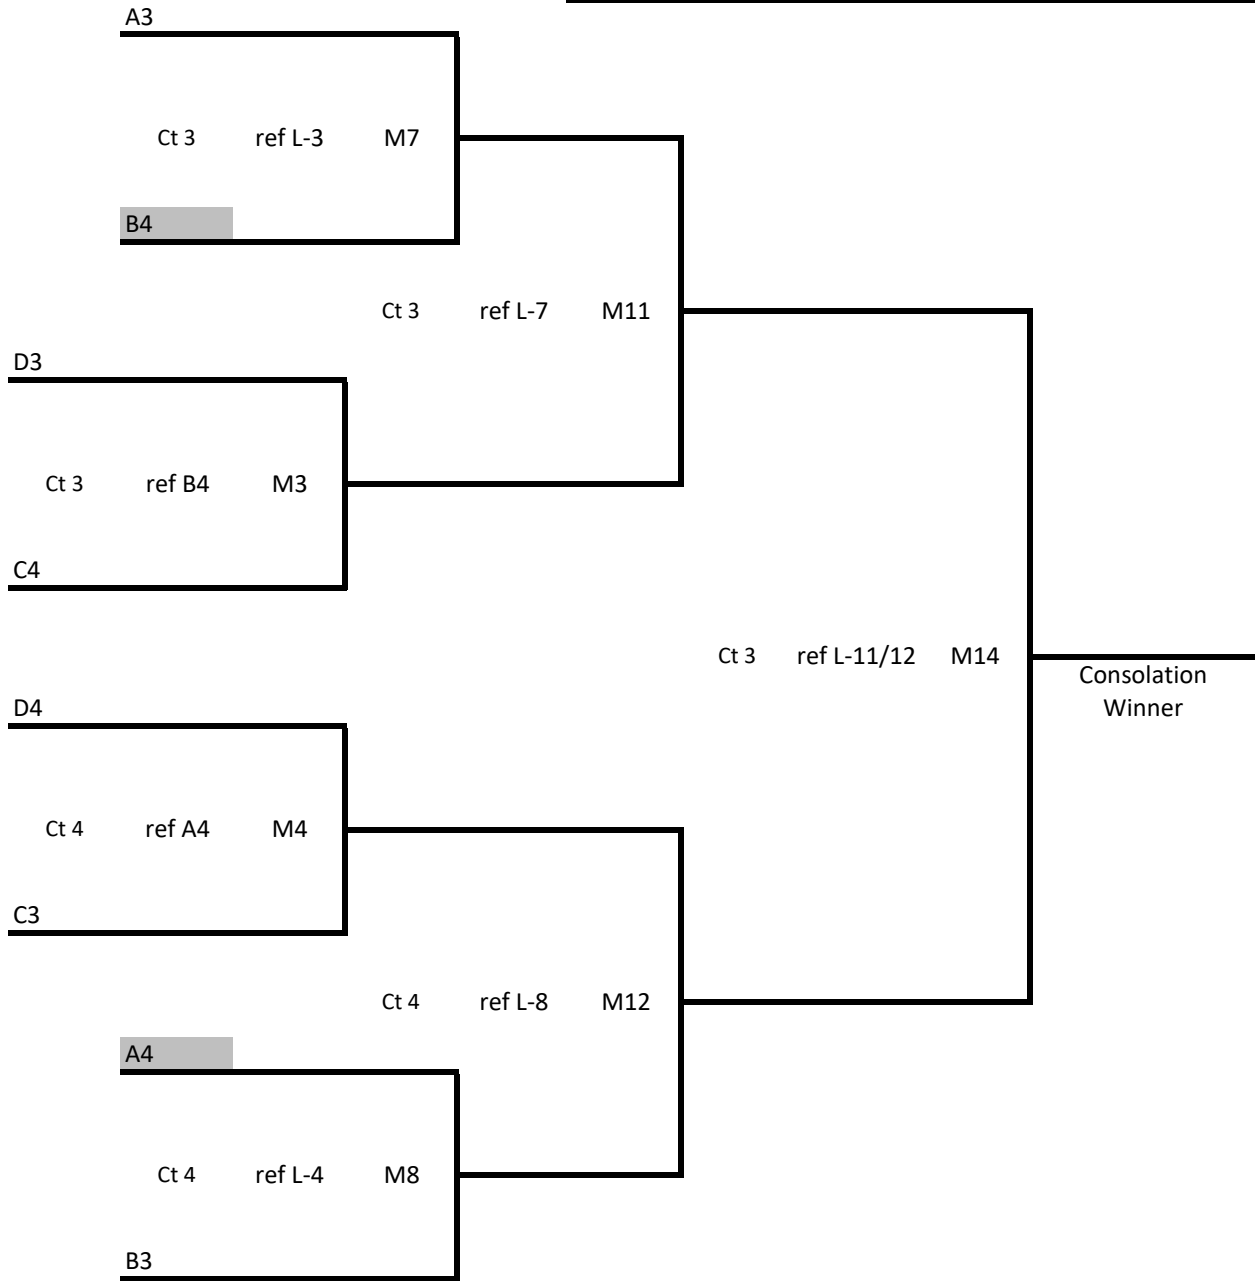

Pool B - COURT 2			
Seed	#	Team Name	Team ID
2	1	CB Elite U-14 Blue	fj4cbelt1ev
7	2	Sunnyside 14 Black	fj4ssvbc1ev
10	3	MID STATE VBC 14	fj4mdsvb1ev
15	4	NCWVBC 14-6 Blue	fj4ncwvb6ev

Pool C - COURT 3			
Seed	#	Team Name	Team ID
3	1	OVBC 14-2 Black	fj4omkvb2ev
6	2	Sweets 14-2 Blue	fj4swvbc2ev
11	3	Kryptonite 14 Black	fj4krypt1ev
14	4	Club Selah 14 Pink	fj4selah3ev

Pool D - COURT 4			
Seed	#	Team Name	Team ID
4	1	OVBC 14-1 Blue	fj4omkvb1ev
5	2	NCWVBC 14-3 Red	fj4ncwvb3ev
12	3	Kahiau U14 White	fj4kahiu2ev
13	4	Prosser 14	fj4prosr1ev

Championship Bracket - U14

Consolation Bracket - U14