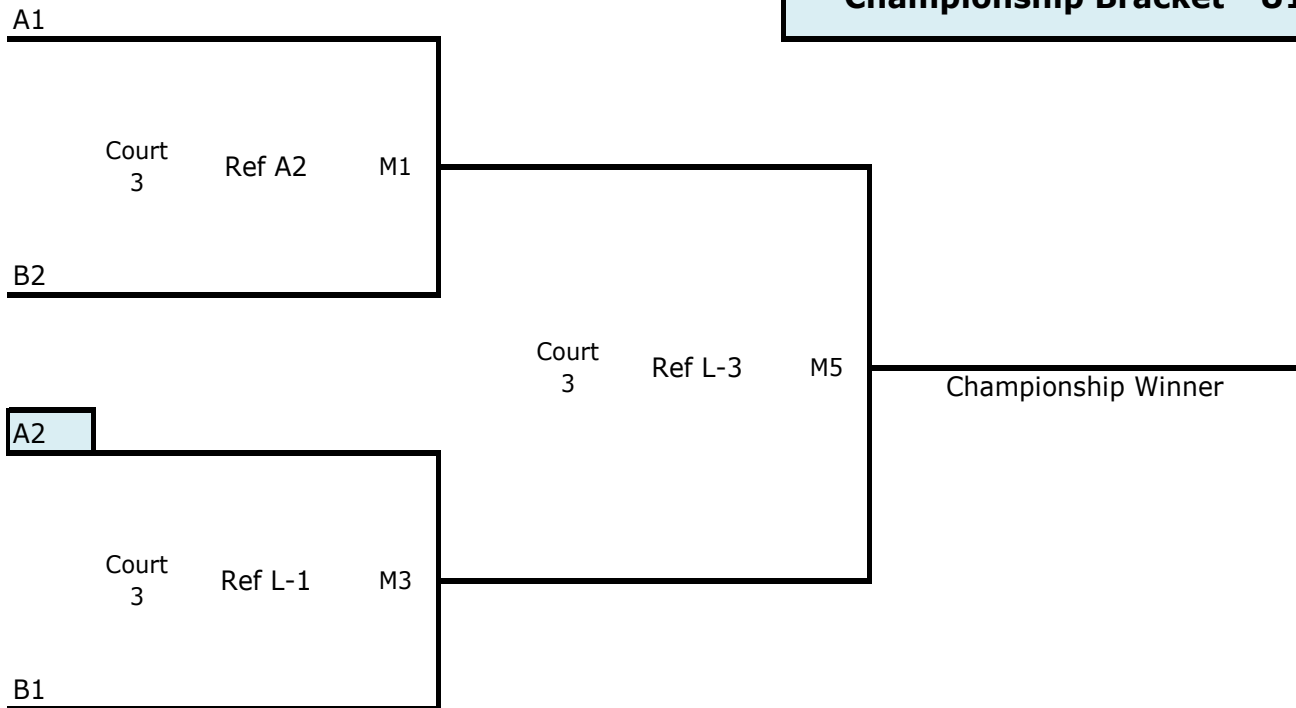

Pool B - COURT 2			
Seed	#	Team Name	Team ID
2	1	CB Elite U-14 Blue	fj4cbelt1ev
7	2	Sunnyside 14 Black	fj4ssvbc1ev
10	3	MID STATE VBC 14	fj4mdsvb1ev
15	4	NCWVBC 14-6 Blue	fj4ncwvb6ev

Pool C - COURT 3			
Seed	#	Team Name	Team ID
3	1	OVBC 14-2 Black	fj4omkvb2ev
6	2	Sweets 14-2 Blue	fj4swvbc2ev
11	3	Kryptonite 14 Black	fj4krypt1ev
14	4	Club Selah 14 Pink	fj4selah3ev

Pool D - COURT 4			
Seed	#	Team Name	Team ID
4	1	OVBC 14-1 Blue	fj4omkvb1ev
5	2	NCWVBC 14-3 Red	fj4ncwvb3ev
12	3	Kahiau U14 White	fj4kahiu2ev
13	4	Prosser 14	fj4prosr1ev

Championship Bracket - U14

Consolation Bracket - U14

U16

Pool A - COURT 3			
Seed	#	Team Name	Team ID
1	1	Spokane Ignite 16-1	fj6ignite1ev
4	2	OTown U16 Black	fj6918681ev
5	3	Rivals U16 - Black	fj6rivls2ev
8	4	NCWVBC 16-4 Red	fj6ncwvb4ev

Pool B - COURT 4			
Seed	#	Team Name	Team ID
2	1	OVBC 16-1	fj6omkvb1ev
3	2	Spokane Ignite 15-1	fj5ignite1ev
6	3	Club Selah 16 Silver	fj6selah2ev
7	4	Sunnyside 16 Black	fj6ssvbc1ev

Championship Bracket - U16

Consolation Bracket - U16