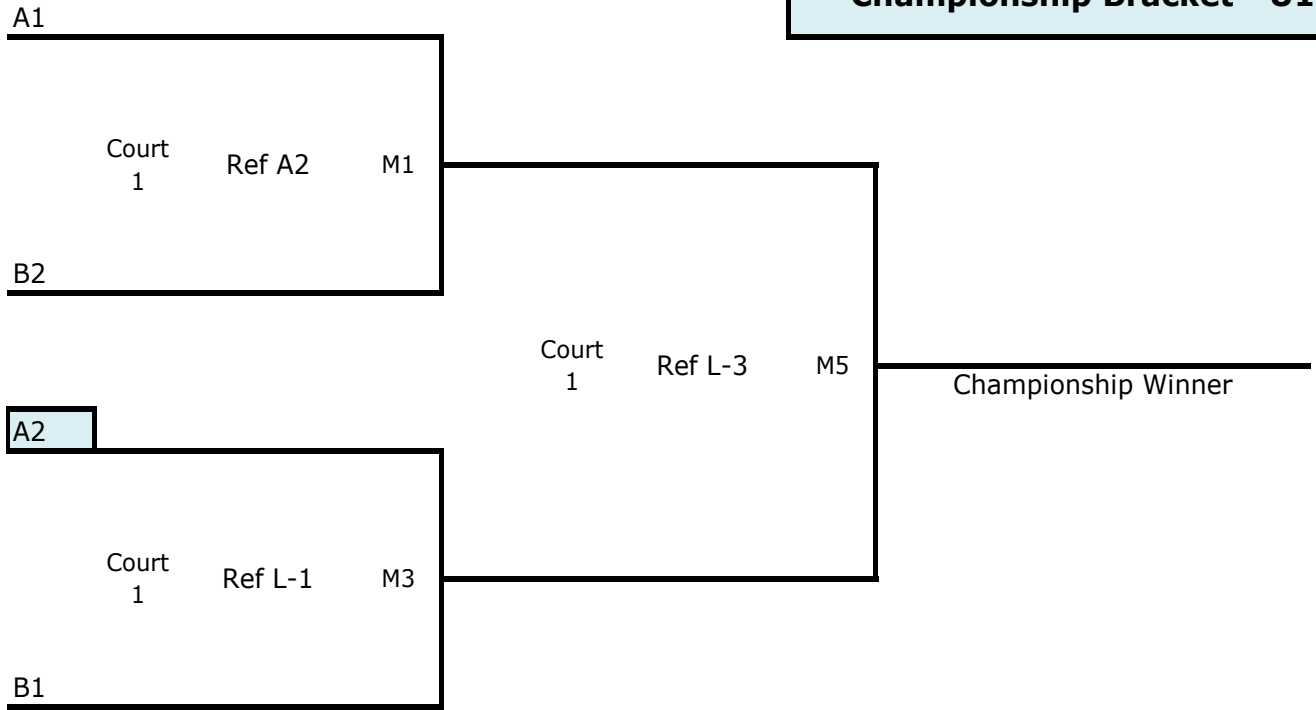

Championship Bracket - U12