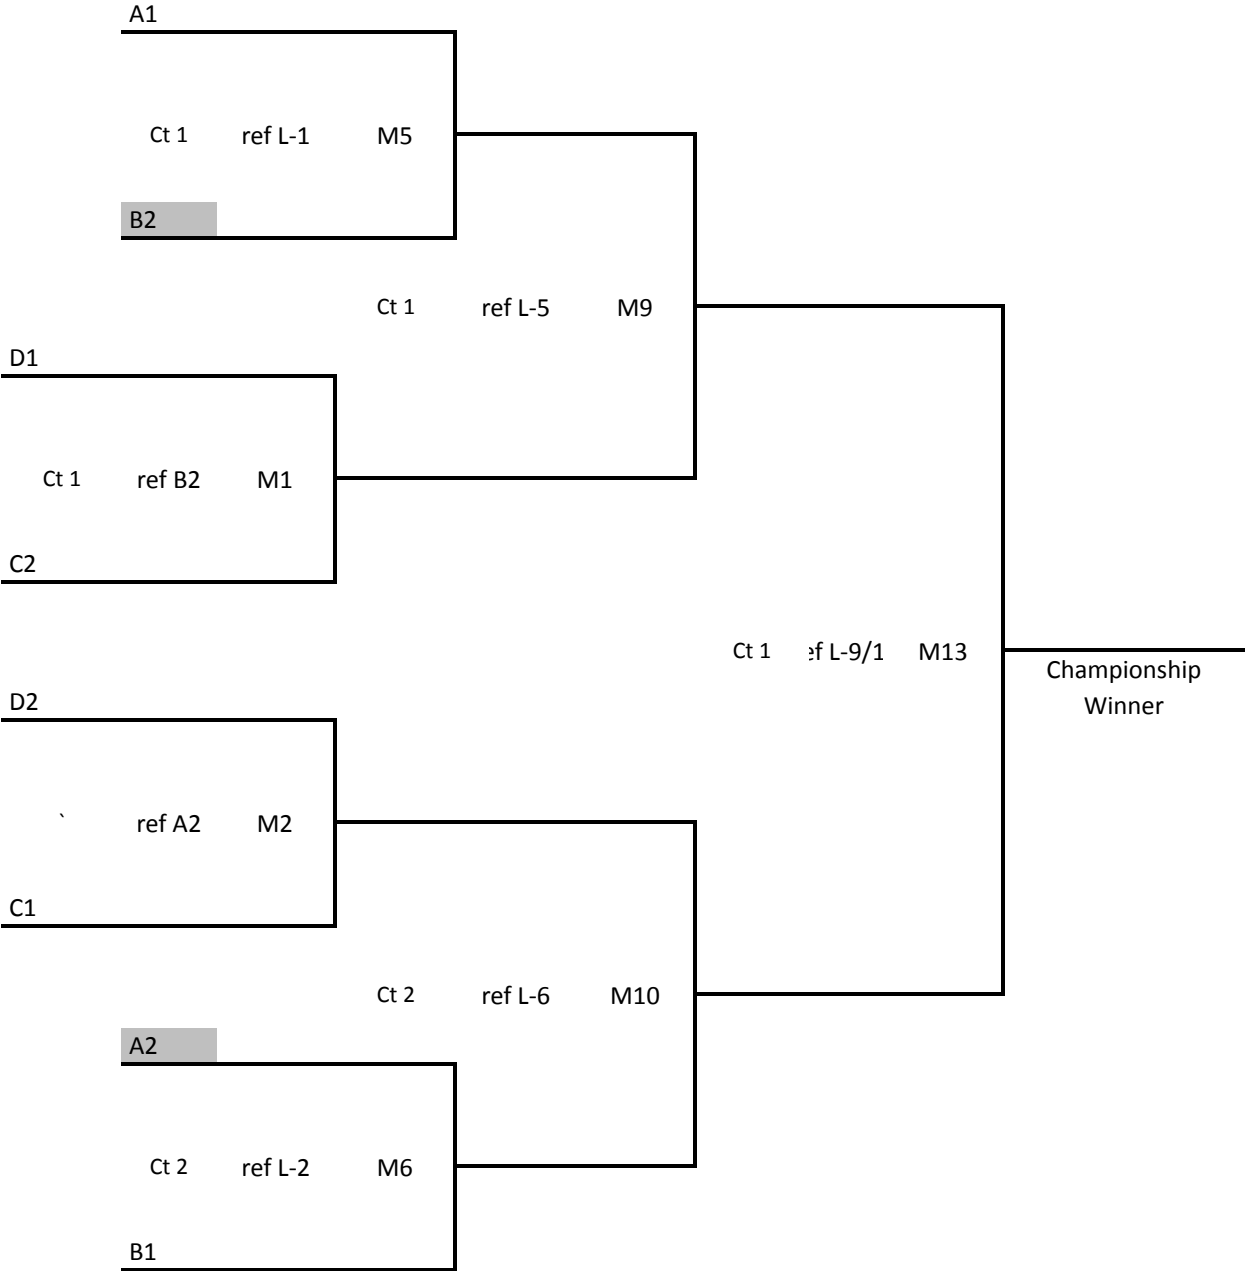

Pool A - Chelan HS			
Seed	#	Team Name	Team ID
1	1	Kahiau U12 Navy (EV)	g12kahiu1ev
8	2	NCWVBC 12-3 Red	G12NCWVB3EV
9	3	Shockwave 12	G12SHOCK1EV
16	4	NCWVBC 12-7 Green	G12NCWVB7EV
Pool B - Chelan HS			
Seed	#	Team Name	Team ID
2	1	KOKUA 12	G12KOKUA1EV
7	2	Sunnyside 12 Black	G12SSVBC1EV
10	3	NCWVBC 12-4 White	G12NCWVB4EV
15	4	Kahiau U12 White	G12KAHIU3EV
Pool C - Comm Gym			
Seed	#	Team Name	Team ID
3	1	NCWVBC 12-2 Black	G12NCWVB2EV
6	2	Kahiau U12 Silver	G12KAHIU2EV
11	3	TEAM YAKIMA U12 ROYAL	G12TMYKM2EV
14	4	NCWVBC 12-6 Blue	G12NCWVB6EV
Pool D - Comm Gym			
Seed	#	Team Name	Team ID
4	1	NCWVBC 12-1 Gold	G12NCWVB1EV
5	2	UpperV-12	G12UPRVB1EV
12	3	Bi-County Wolfpack 12	G12BCWLP1EV
13	4	NCWVBC 12-5 Gray	G12NCWVB5EV

Championship Bracket

Consolation Bracket