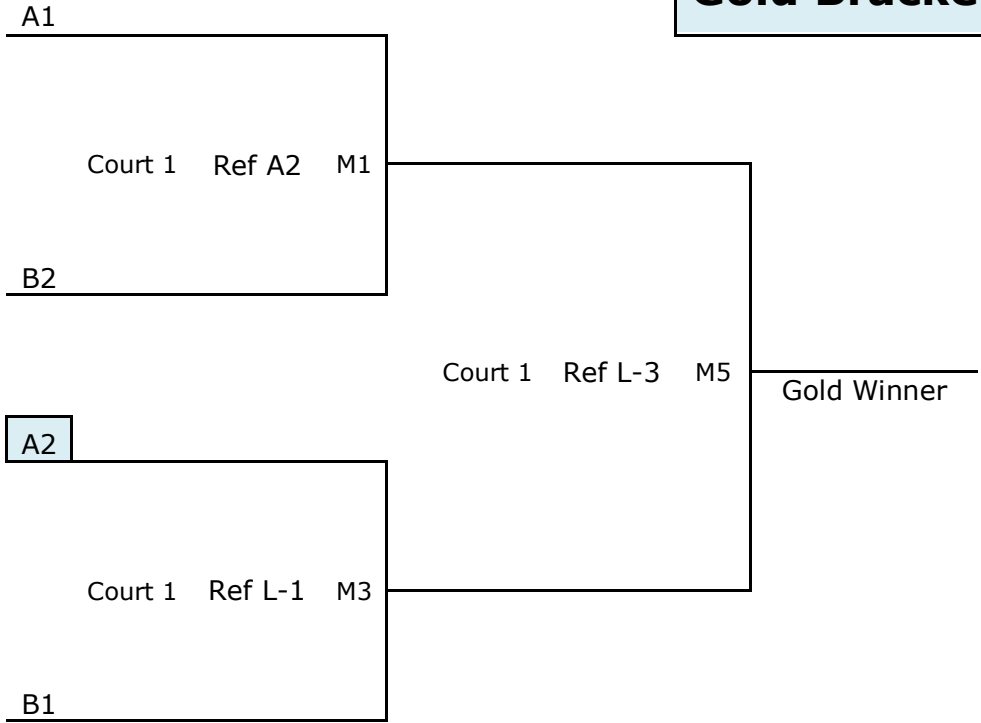

Pool Information

Pool A – Court 1 (HS)			
Seed	#	Team Name	Team ID
1	1	UpperV-14-1	G14UPRVB1EV
4	2	Ritzville 14-1	G14RTZVL1EV
5	3	Confluence 14	G14CONFL1EV
8	4	NCWVBC 14-4 White	G14NCWVB4EV

Pool B – Court 2 (MS)			
Seed	#	Team Name	Team ID
2	1	Magic U14	G14SPSKY3EV
3	2	NCWVBC 14-3 Red	G14NCWVB3EV
6	3	Ritzville 14-2	G14RTZVL2EV
7	4	Kodiak U14 - Red	G14CBKDK2EV

4 Team Format

Play	Ref
1 vs 3	2
2 vs 4	1
1 vs 4	3
2 vs 3	1
3 vs 4	2
1 vs 2	4

Gold Bracket

Silver Bracket

General

- Team areas will be in the High School commons (cafeteria). Team areas will be separated by numbers.
- Food can be brought into the facility, but no plug-in devices are allowed. Please pick up after yourselves and make sure your area is clean.
- We will have the bleachers in place in both gyms, so gyms will have enough space to sit. Maybe you could consider to bring a chair if your team plays in the Middle School gym.
- Concessions will be available. Tonasket Cheerleaders Alumni will be selling hotdogs, chili, cups of noodle, and candies.
- Tournament T-shirts for Champions and special rewards for second position in the gold bracket and champions of the silver bracket.
- No gum on courts or in the stands! As far we know, water or Gatorade (similar) are allowed in the gyms.
- No cellphones at the scorer's table.
- No pets are allowed in the facilities.
- Please supervise all children.
- And maybe the most important rule. Kids or adults cannot go to the second floor of the High School.
- This is a list of local restaurants if you want to buy food for the kids and or family:
 - Beanadiction Coffee shop (in the building)
 - Subway – 422 S. Whitcomb Ave. Tonasket, WA 98855
 - Tonasket Pizza Company – 15 4th St. Tonasket, WA 98855
 - Junction (gas station) – 509 S Whitcomb Ave. Tonasket, WA 98855
 - Snack 'O' Loko (Mexican restaurant) – 416 S Whitcomb Ave. Tonasket, WA 98855