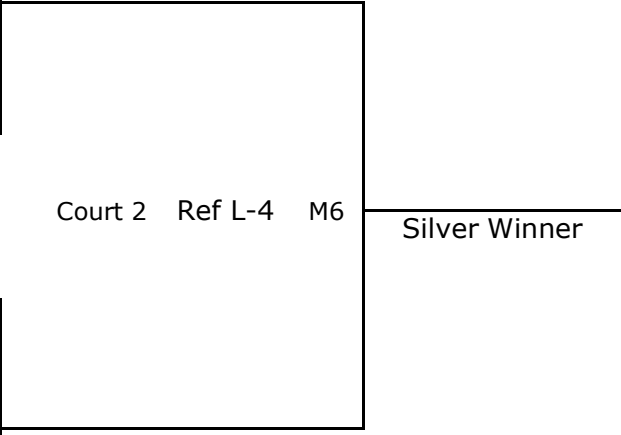

Silver Bracket