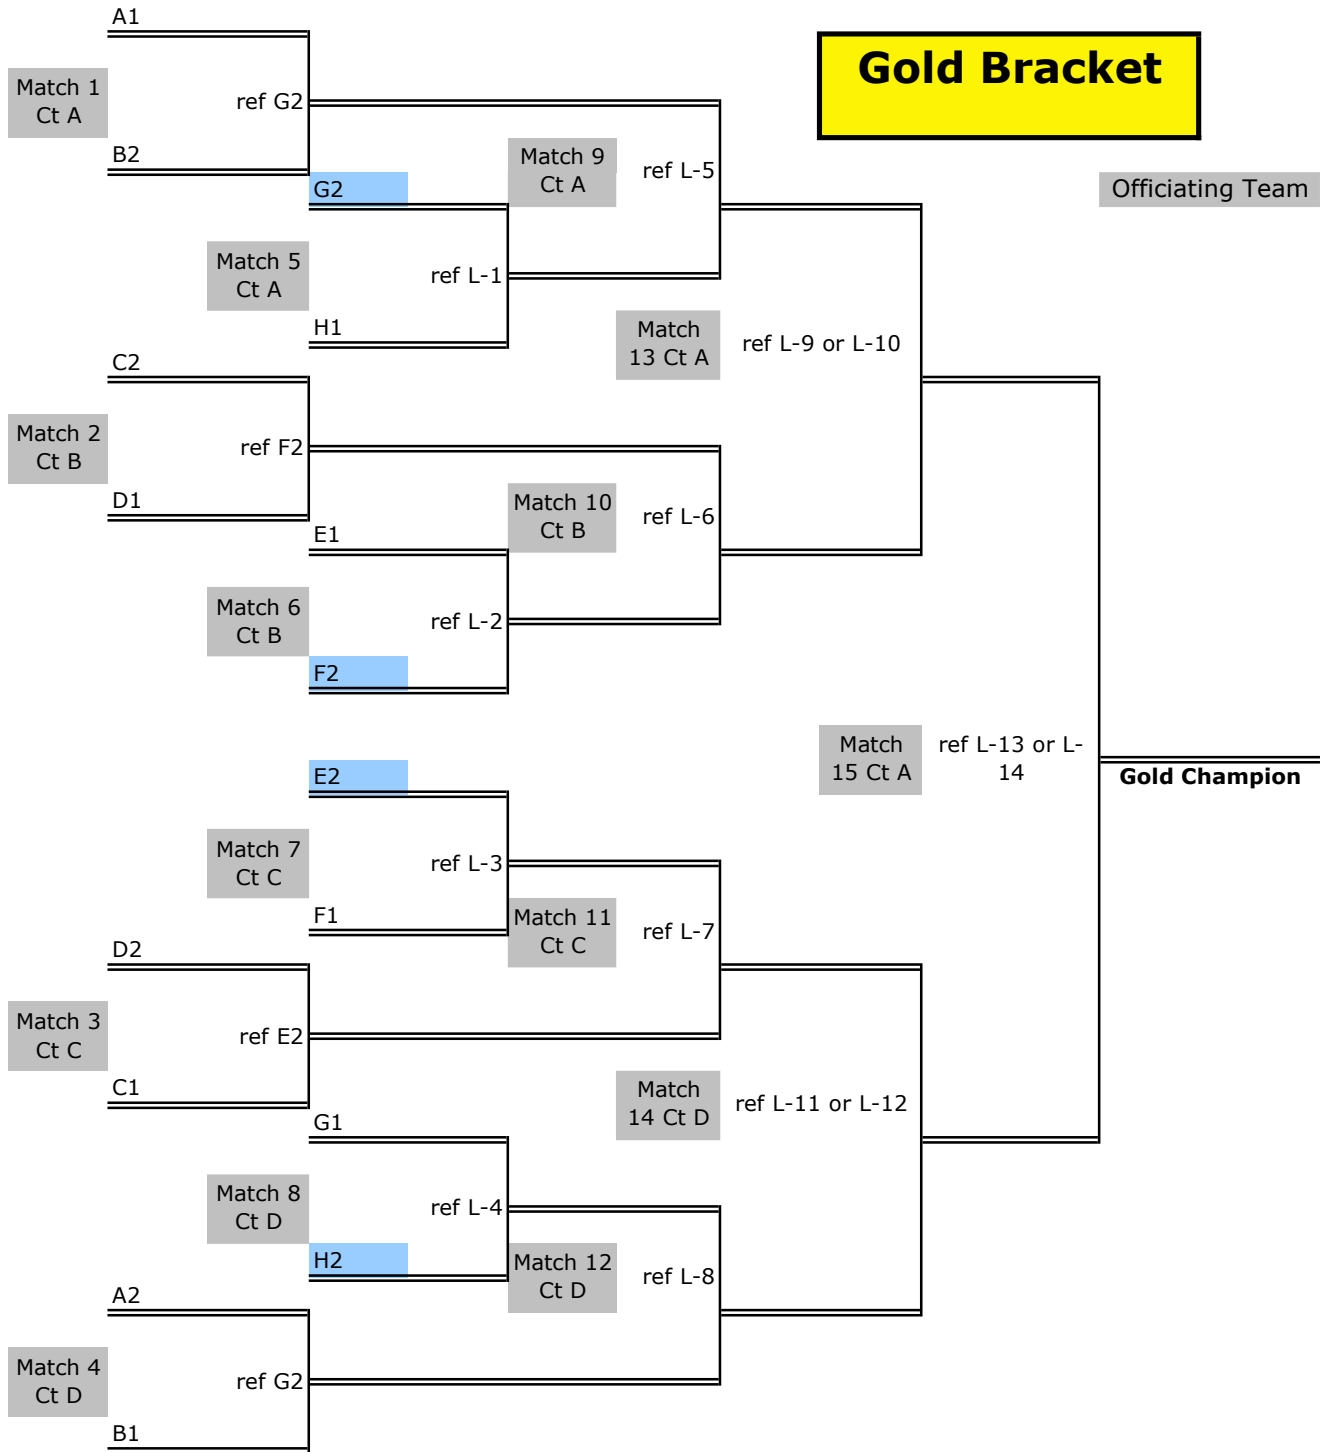

2017 Sideout Classic

2017 Sideout Classic