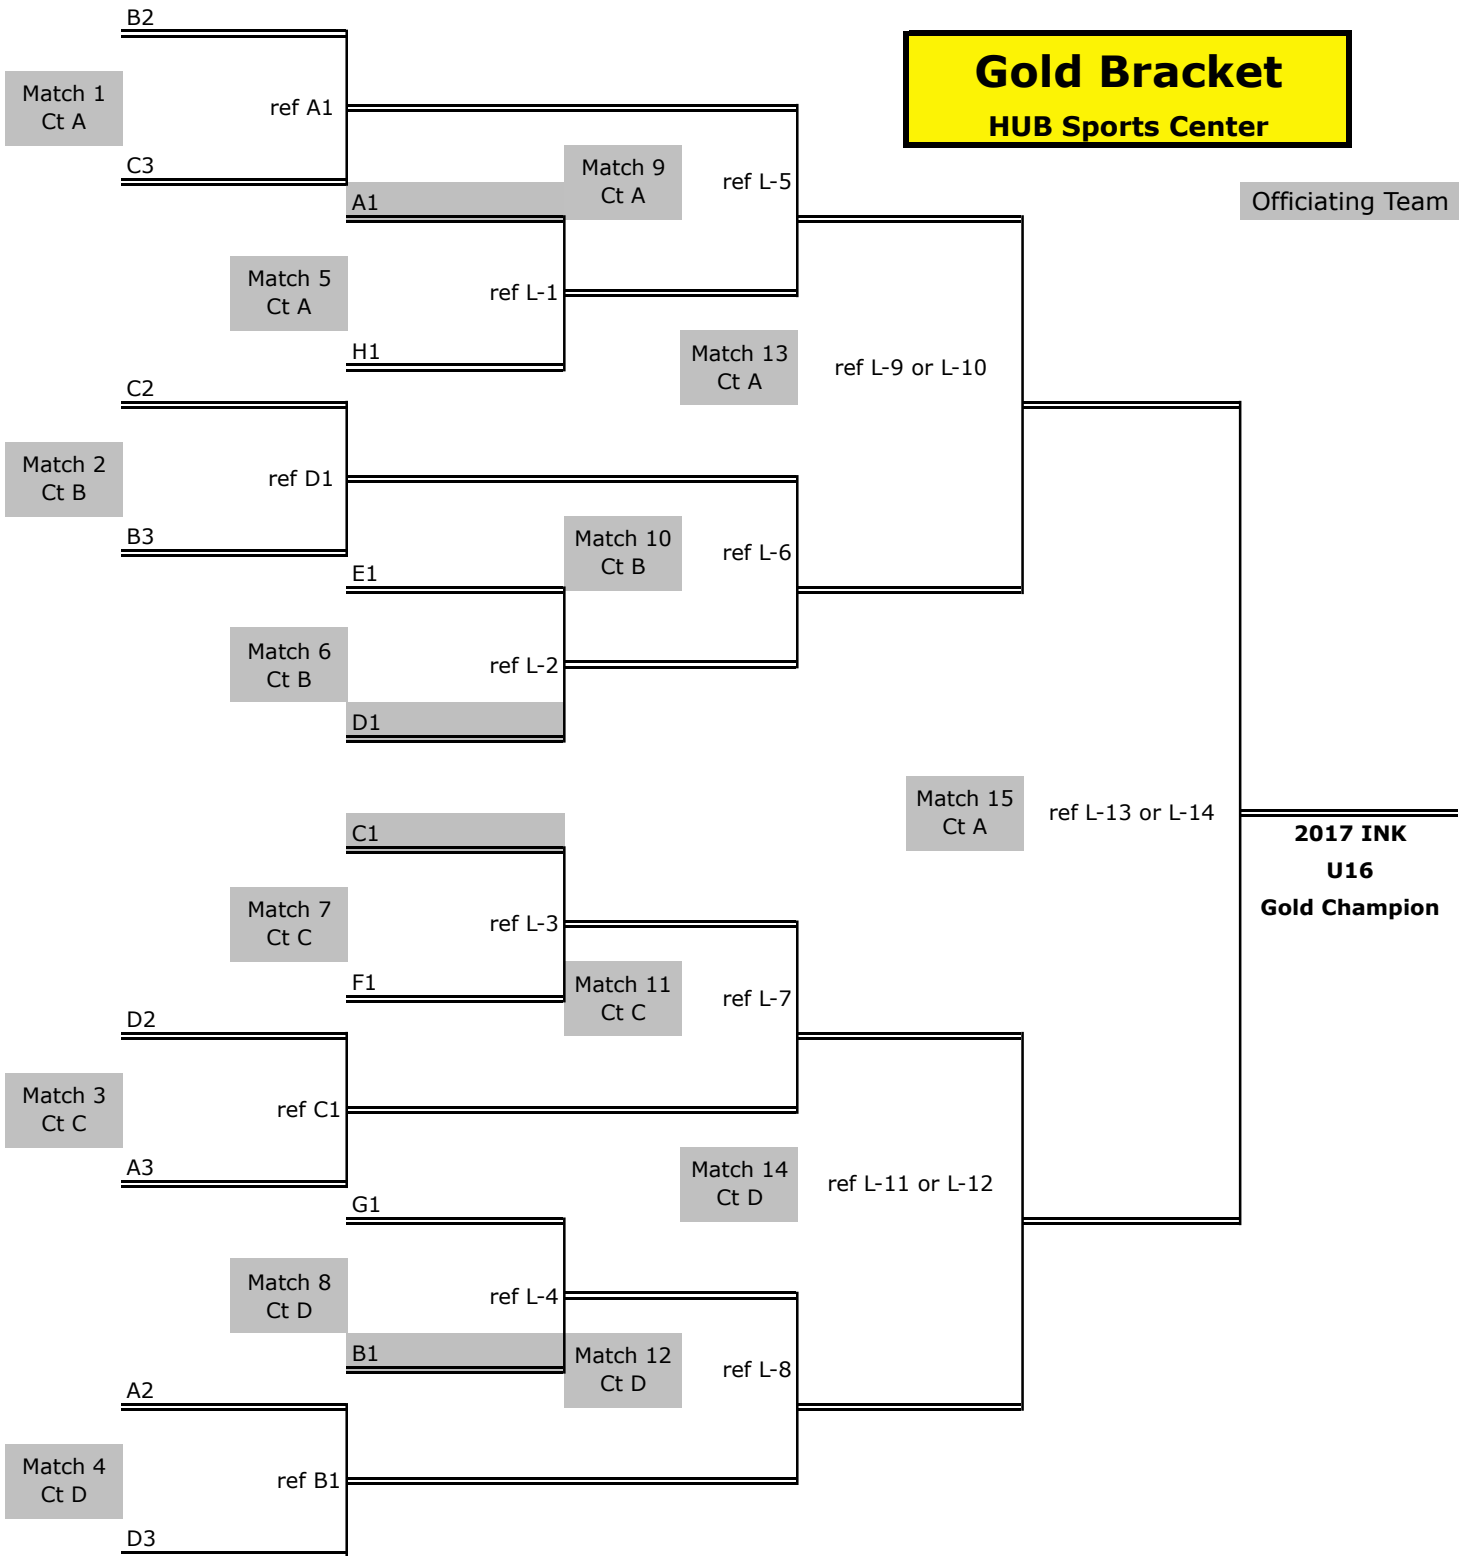

U16 Inland Northwest Classic

Pool A - University High School			
Seed	#	Team	Team ID
1	1	MVA 16 National EV	fj6mtvba1ev
8	2	SRJ 16-BLACK EV	fj6srjvb1ev
9	3	NCWVBC 16-1 Gold EV	fj6ncwvb1ev
16	4	Strike Force 16 Black EV	fj6stkfc1ev
Pool C - University High School			
Seed	#	Team	Team ID
3	1	CLUB ZZU 16 National EV	fj6cbzzu1ev
6	2	ZTV 16-A GF EV	fj6ztvblaev
11	3	Columbia Jrs 16-1 Black EV	fj6colum1ev
14	4	Club Gold 15-1 Blue EV	fj5clgld1ev

Pool B - University High School			
Seed	#	Team	Team ID
2	1	Team Yakima 16 Gold Elite EV	fj6tmykm1ev
7	2	Renovators 16-1 EV	fj6rnvtr1ev
10	3	CATS 15-1 Black EV	fj5catvb1ev
15	4	T3 15 Smack EV	fj5t3vbc1ev
Pool D - University High School			
Seed	#	Team	Team ID
4	1	T3 16 Smack EV	fj6t3vbc1ev
5	2	CLUB ZZU 15 NATIONAL EV	fj5cbzzu1ev
12	3	Sideout 16-1 EV	fj6sdtvb1ev
13	4	Shockwave 16 National EV	fj6shock1ev

Pool E - Central Valley High School			
Seed	#	Team	Team ID
17	1	VIP Juniors 15 travel EV	fj5vipjr1ev
24	2	CLUB ZZU 16 Regional A EV	fj6cbzzu2ev
25	3	MVA 16 Elite EV	fj6mtvba2ev
32	4	T3 16 - Dee EV	fj6t3vbc2ev
Pool G - Central Valley High School			
Seed	#	Team	Team ID
19	1	Varnish Juniors U16 EV	fj6varjr1ev
22	2	APEX 16 Delta EV	fj6apxvb1ev
27	3	Spokane Sky 16-1 Black EV	fj6spsky1ev
30	4	Sandpoint 16 EV	fj6point1ev

Pool F - Central Valley High School			
Seed	#	Team	Team ID
18	1	CATS 16-2 Silver EV	fj6catvb2ev
23	2	SRJ 16-RED EV	fj6srjvb2ev
26	3	Post Falls 16-1 Black EV	fj6pfvbc1ev
31	4	Columbia Jrs 15-1 Black EV	fj5colum1ev
Pool H - Central Valley High School			
Seed	#	Team	Team ID
20	1	Out of System 16-1 EV	fj6oosvb1ev
21	2	VIP Juniors 16 travel EV	fj6vipjr1ev
28	3	Club Selah 16B EV	fj6selah1ev
29	4	CLUB ZZU U15 REGIONAL A EV	fj5cbzzu2ev

Pool I - HUB Sports Center			
Seed	#	Team	Team ID
33	1	Apex 16 Hydra EV	fj6apxvb2ev
40	2	ZTV 16-2 Platinum EV	fj6ztvbl2ev
41	3	Club ZZU 16 DEARY EV	fj6cbzzu5ev
48	4	SRJ 16-GREY EV	fj6srjvb3ev
Pool K - HUB Sports Center			
Seed	#	Team	Team ID
35	1	Post Falls 16-2 Orange EV	fj6pfvbc2ev
38	2	Extreme 16's EV	fj6extrm1ev
43	3	NCWVBC 16-2 Black EV	fj6ncwvb2ev
46	4	Idaho Impact U16 Teal EV	fj6idimp2ev

Pool J - HUB Sports Center			
Seed	#	Team	Team ID
34	1	Clark Fork Jrs U-16 EV	fj6clfk1ev
39	2	T3 14 Smack EV	fj4t3vbc1ev
42	3	Confluence 16 EV	fj6conf1ev
47	4	CLUB ZZU 16 Regional B EV	fj6cbzzu3ev
Pool L - HUB Sports Center			
Seed	#	Team	Team ID
36	1	Bi-County Wolfpack 16 EV	fj6bcwlp1ev
37	2	Shockwave 15 Elite EV	fj5shock1ev
44	3	EHEAT 16-2 CE	fj6eheat1ce
45	4	Kodiak 16-1 EV	fj6cbkdk1ev

Pool M - HUB Sports Center			
Seed	#	Team	Team ID
49	1	MVA 15 Elite EV	fj5mtvba1ev
50	2	Club ZZU 16 Potlatch EV	fj6cbzzu4ev
51	3	Spokane Sky U16 Pink EV	fj6spsky2ev
52	4	Club Gold 15-2 Black EV	fj5clgld2ev

U16 Inland Northwest Klassic