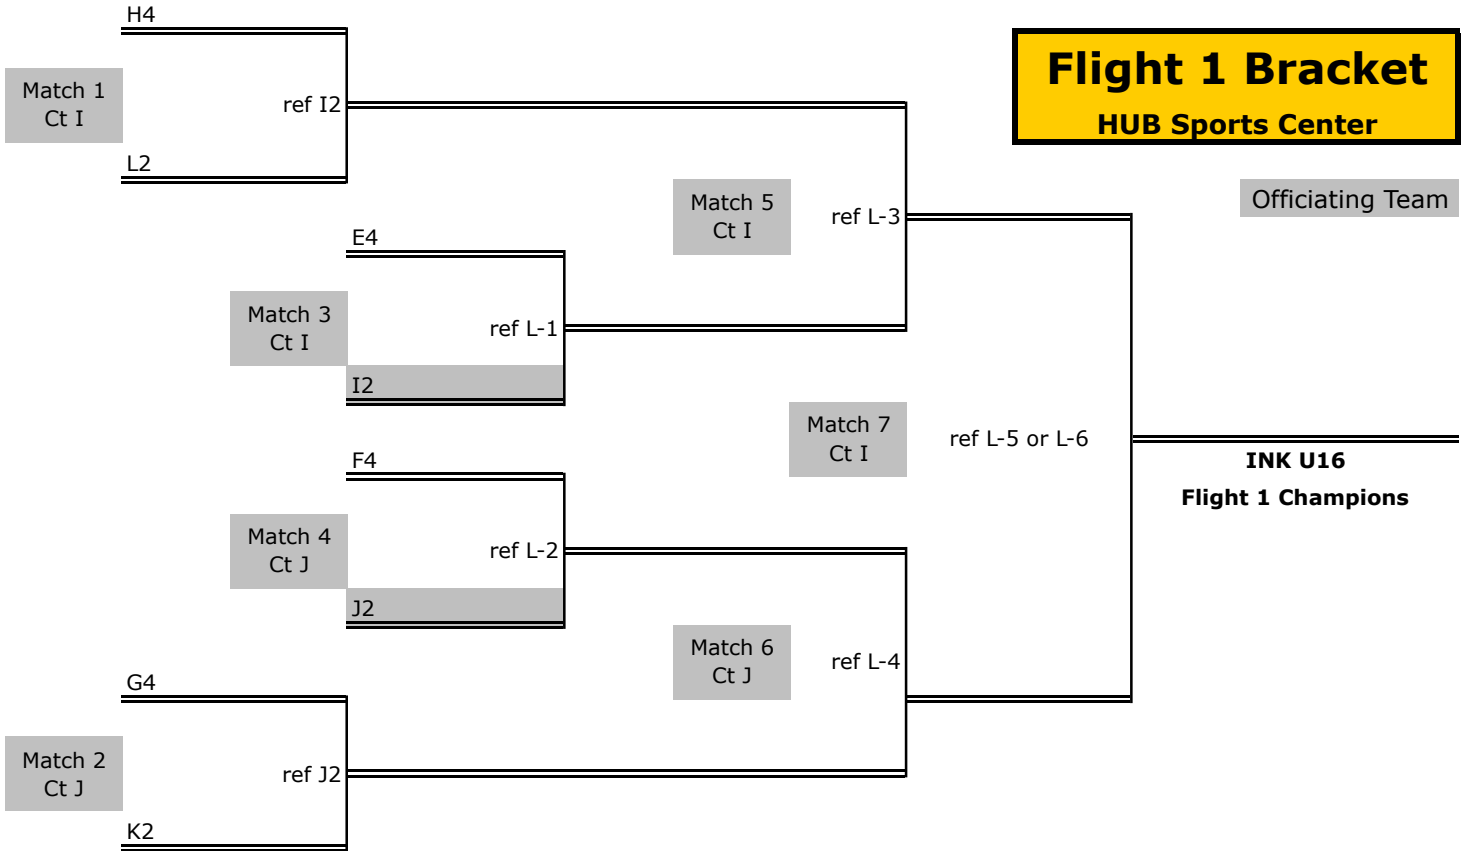

Pool I - HUB Sports Center			
Seed	#	Team	Team ID
33	1	Apex 16 Hydra EV	fj6apxvb2ev
40	2	ZTV 16-2 Platinum EV	fj6ztvbl2ev
41	3	Club ZZU 16 DEARY EV	fj6cbzzu5ev
48	4	SRJ 16-GREY EV	fj6srjvb3ev
Pool K - HUB Sports Center			
Seed	#	Team	Team ID
35	1	Post Falls 16-2 Orange EV	fj6pfvbc2ev
38	2	Extreme 16's EV	fj6extrm1ev
43	3	NCWVBC 16-2 Black EV	fj6ncwvb2ev
46	4	Idaho Impact U16 Teal EV	fj6idimp2ev

Pool J - HUB Sports Center			
Seed	#	Team	Team ID
34	1	Clark Fork Jrs U-16 EV	fj6clfk1ev
39	2	T3 14 Smack EV	fj4t3vbc1ev
42	3	Confluence 16 EV	fj6conf1ev
47	4	CLUB ZZU 16 Regional B EV	fj6cbzzu3ev
Pool L - HUB Sports Center			
Seed	#	Team	Team ID
36	1	Bi-County Wolfpack 16 EV	fj6bcwlp1ev
37	2	Shockwave 15 Elite EV	fj5shock1ev
44	3	EHEAT 16-2 CE	fj6eheat1ce
45	4	Kodiak 16-1 EV	fj6cbkdk1ev

Pool M - HUB Sports Center			
Seed	#	Team	Team ID
49	1	MVA 15 Elite EV	fj5mtvba1ev
50	2	Club ZZU 16 Potlatch EV	fj6cbzzu4ev
51	3	Spokane Sky U16 Pink EV	fj6spsky2ev
52	4	Club Gold 15-2 Black EV	fj5clgld2ev

U16 Inland Northwest Klassic

U16 Inland Northwest Klassic

U16 Inland Northwest Klassic

U16 Inland Northwest Klassic

Flight 2 Bracket HUB Sports Center