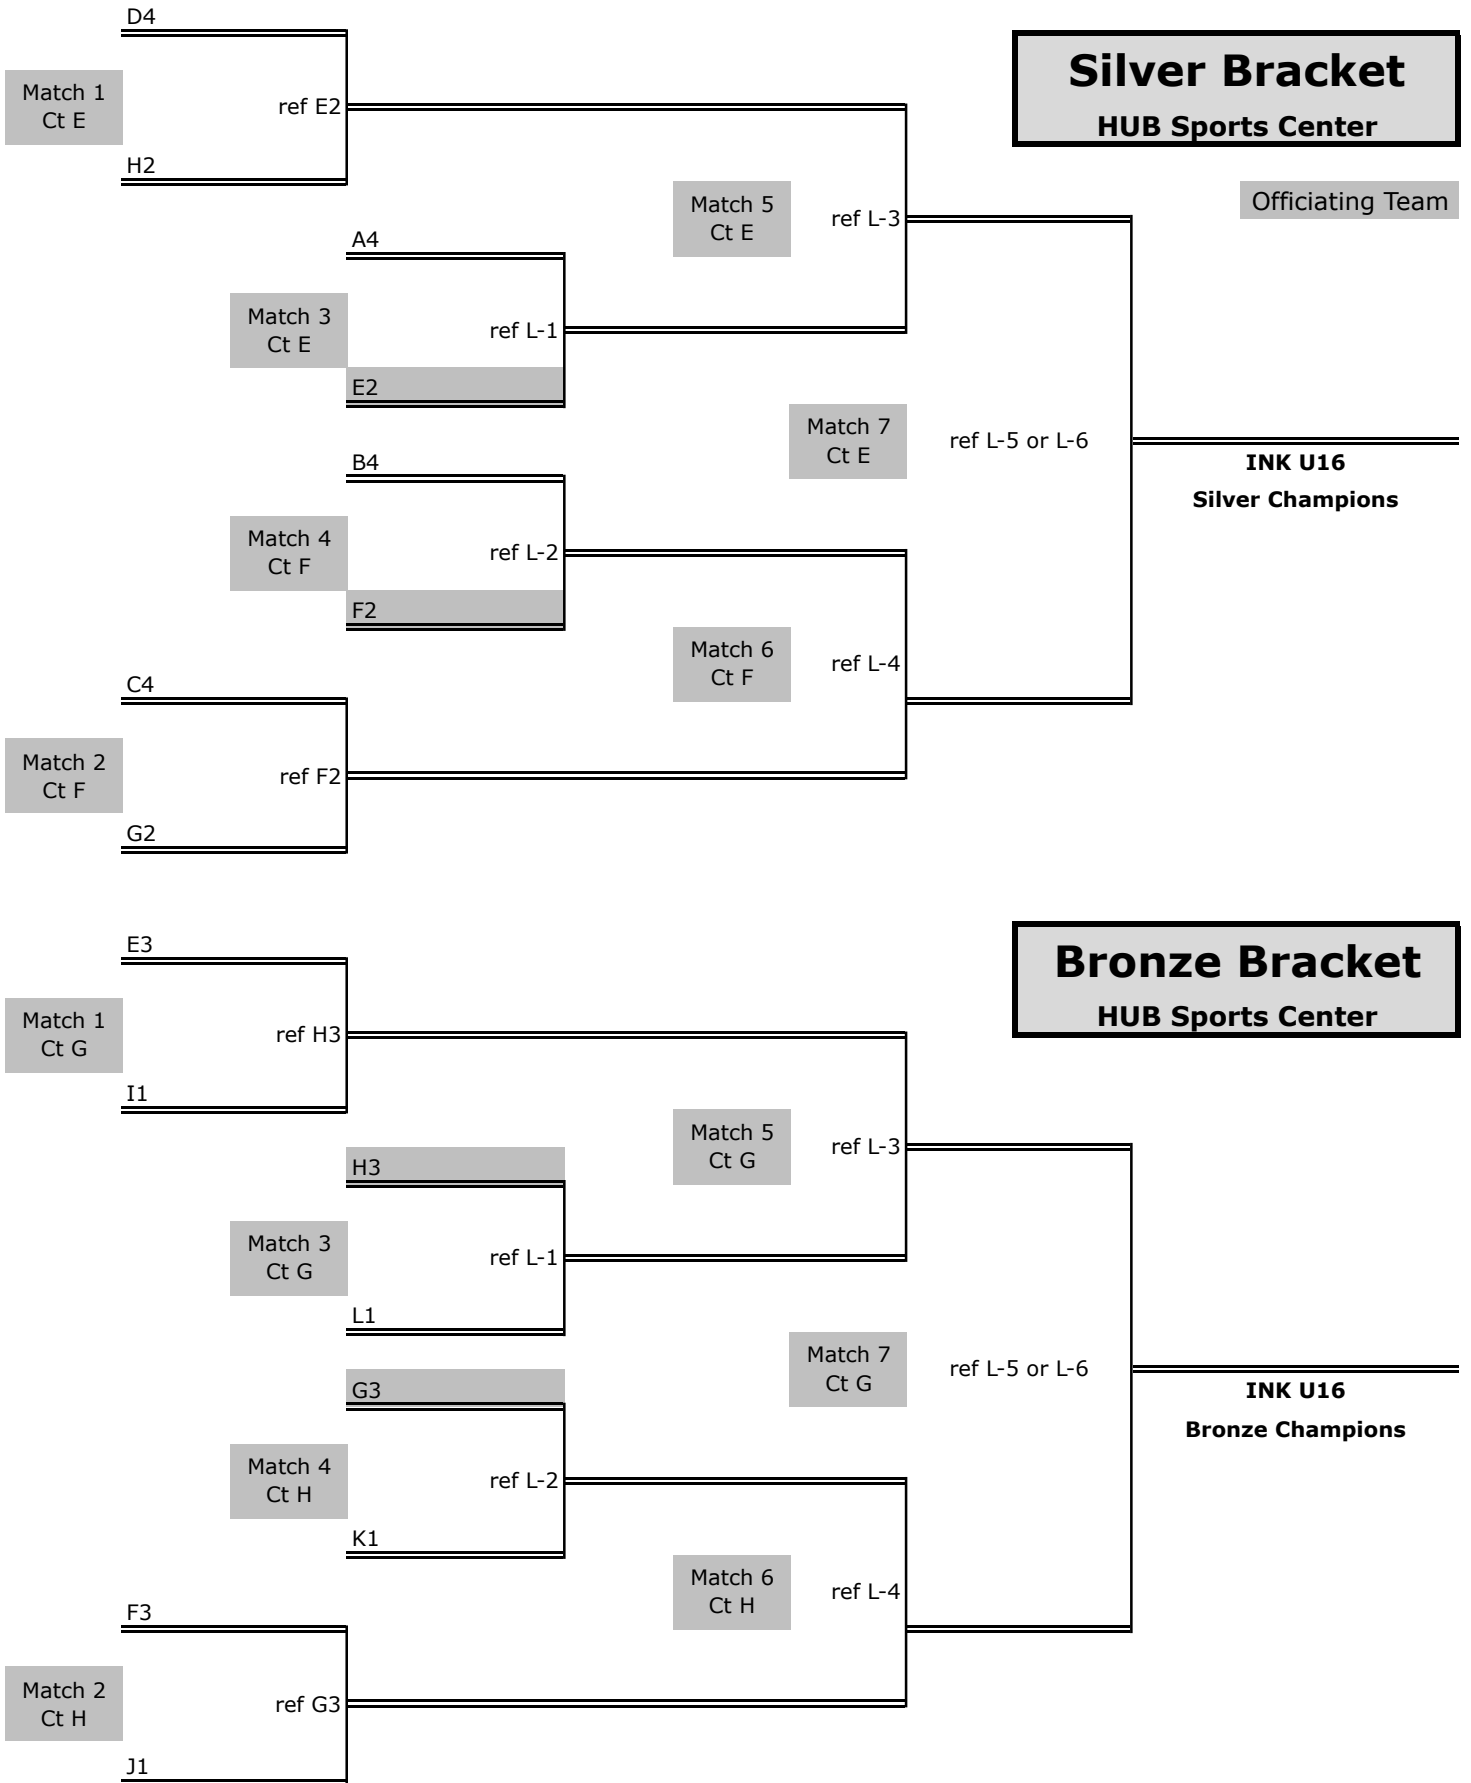

U16 Inland Northwest Klassic