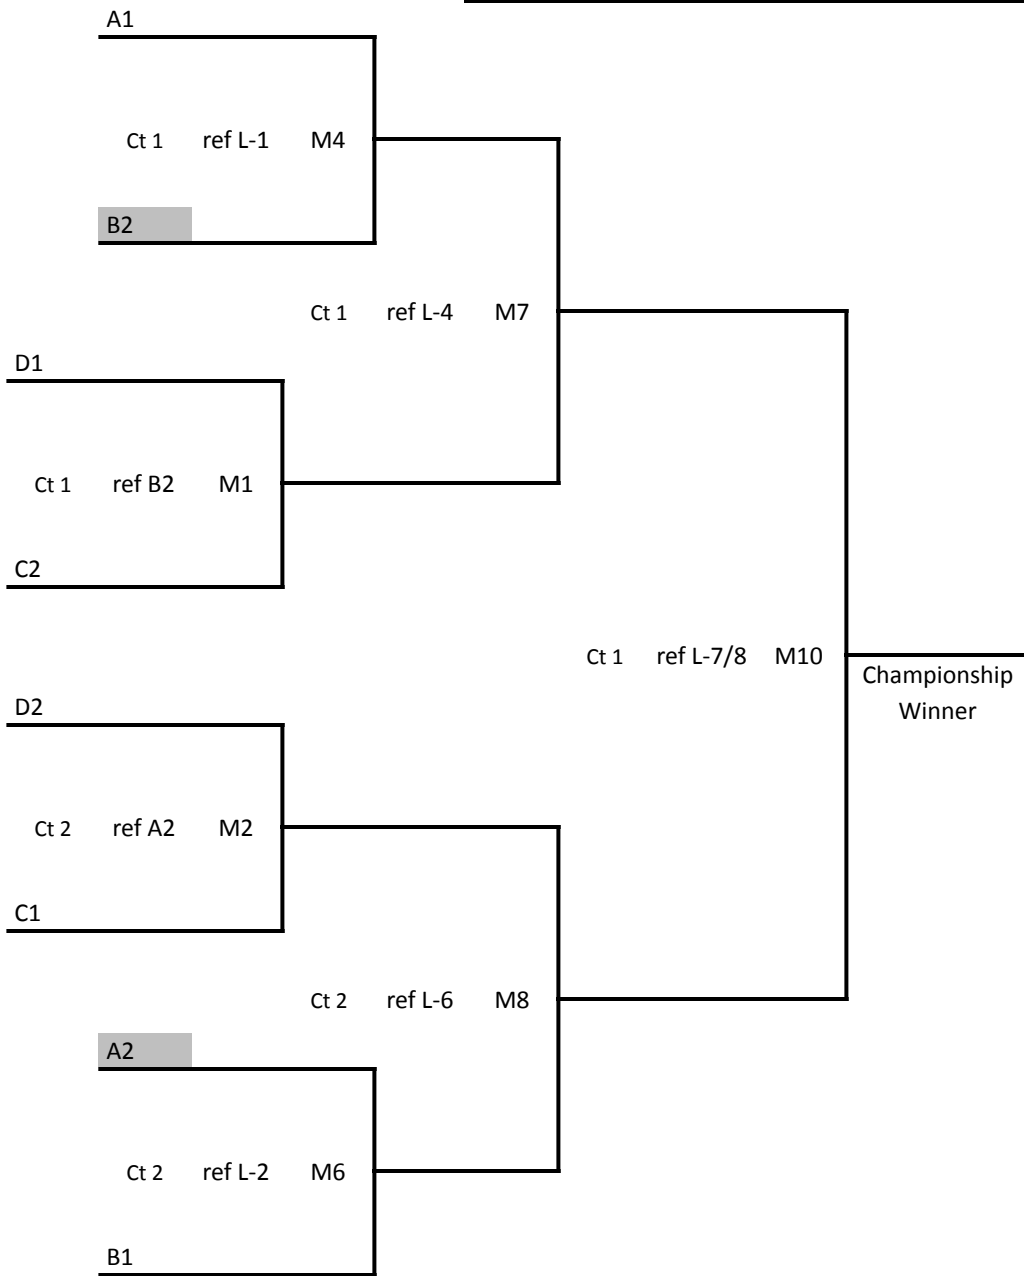

Pool A - Chelan HS Ct 1

Seed	#	Team Name	Team ID
1	1	Kahiau U12 Navy	G12KAHIU1EV
8	2	FVC 12-1	G12FINLY1EV
9	3	NCWVBC 12-2 Black	G12NCWVB2EV

Pool B - Comm Gym Ct 1

Seed	#	Team Name	Team ID
2	1	Shockwave 12 Black	G12SHOCK1EV
7	2	Kahiau U12 Silver	G12KAHIU2EV
10	3	NCWVBC 12-3 Red	G12NCWVB3EV

Pool C - Comm Gym Ct 2

Seed	#	Team Name	Team ID
3	1	KC Thunder 12	G12KCTHD1EV
6	2	Club Selah 12 Blue	G12SELAH1EV
11	3	Kryptonite 12 Green	G12KRYPT2EV

Pool D - Chelan HS Ct 2

Seed	#	Team Name	Team ID
4	1	Sweets U12 Black	G12SWVBC1EV
5	2	NCWVBC 12-1 Gold	G12NCWVB1EV
12	3	UpperV-12	G12UPRVB1EV

Championship Bracket

Consolation Bracket