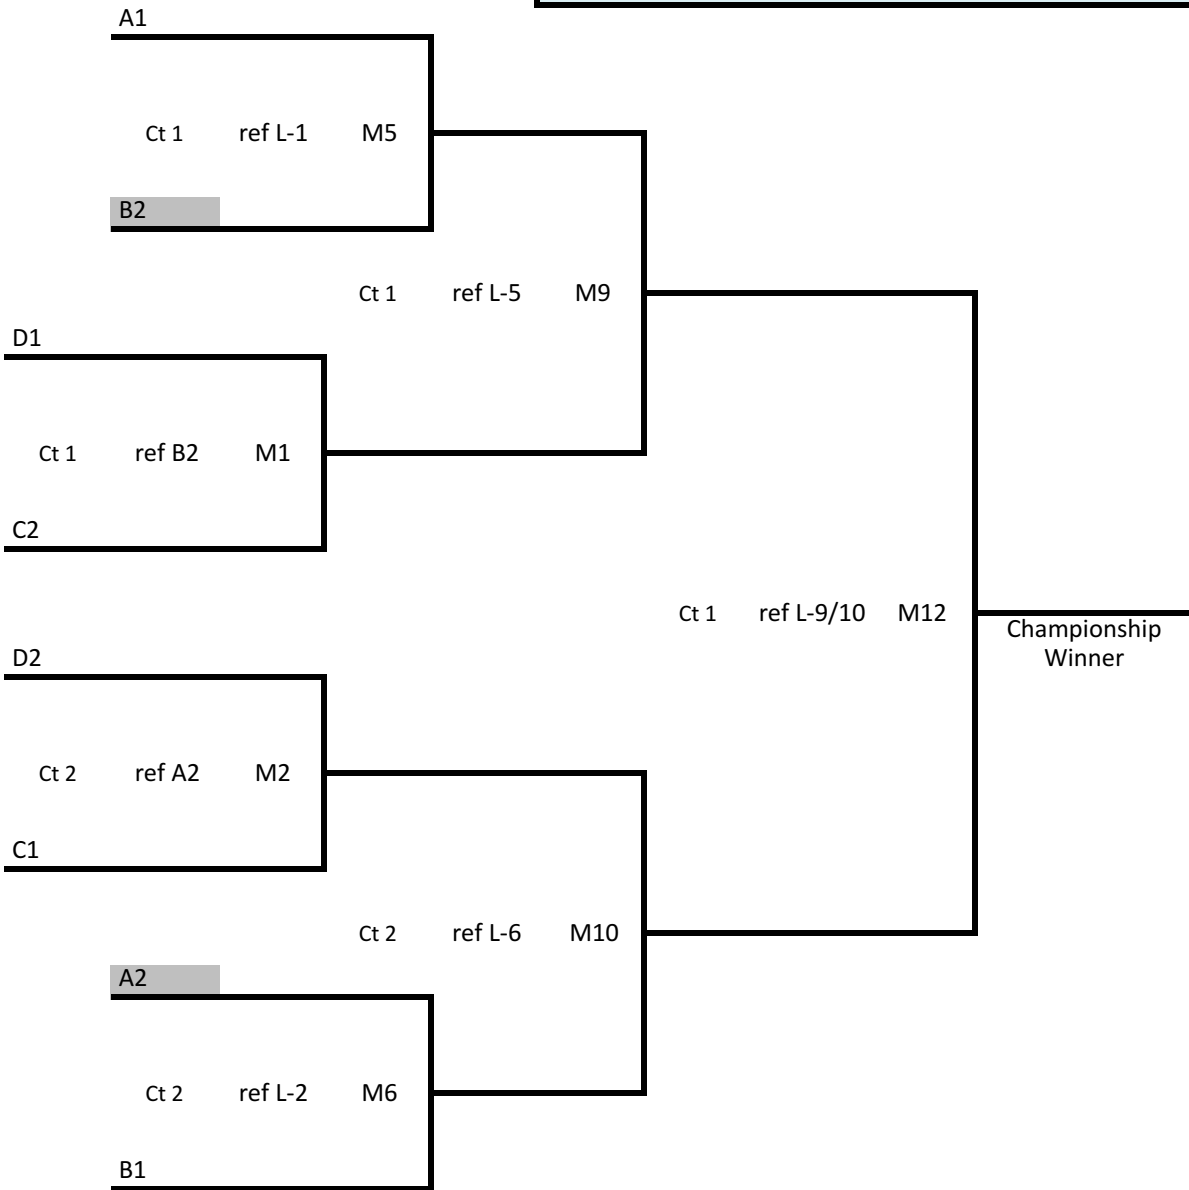

14 Team Tournament Bracket

Pool A - Chelan High School			
Seed	#	Team Name	Team ID
1	1	Shockwave 12 Black	G12SHOCK1EV
8	2	NCWVBC 12-2 Black	G12NCWVB2EV
9	3	Spokane Sky VBC	G12SPSKY2EV
Pool B - Chelan Comm Gym			
Seed	#	Team Name	Team ID
2	1	Sweets U12 Black	G12SWVBC1EV
7	2	KC Thunder 12	G12KCTHD1EV
10	3	NCWVBC U12-3 Red	G12NCWVB3EV
Pool C - Chelan High School			
Seed	#	Team Name	Team ID
3	1	Kahiau U12 Navy	G12KAHIU1EV
6	2	NCWVBC 12-1 Gold	G12NCWVB1EV
11	3	FVC 12-1	G12FINLY1EV
14	4	UpperV-12	G12UPRVB1EV
Pool D - Chelan Comm Gym			
Seed	#	Team Name	Team ID
4	1	Club Selah 12 Blue	G12SELAH1EV
5	2	Kryptonite 12 Green	G12KRYPT2EV
12	3	Kahiau U12 Silver	G12KAHIU2EV
13	4	NCWVBC 12-4	G12NCWVB4EV

14 Team Tournament Bracket

Championship Bracket - Chelan HS

14 Team Tournament Bracket

Consolation - Comm Gvm