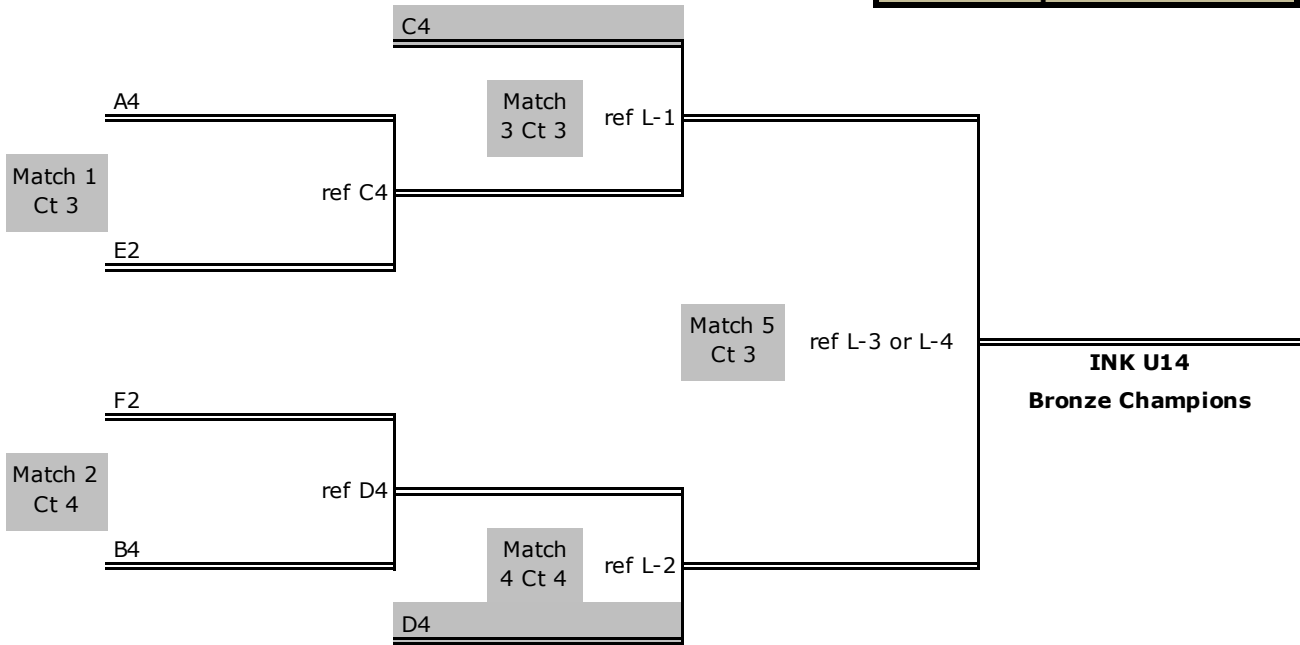

Pool B - HUB Sports Center			
Seed	#	Team	Team ID
2	1	Snake River Juniors	SRJ 14-1
7	2	Schockwave	14 White
10	3	Club South	14 Navy H/W
15	4	Upper Volleyball Club	Upper U14

Pool D - HUB Sports Center			
Seed	#	Team	Team ID
4	1	NCWVBC	14-2 Black
5	2	Renovators	14 Julia
12	3	208 VBC	13/14 Blue Brian
13	4	Club ZZU	14 A

Pool E - HUB Sports Center			
Seed	#	Team	Team ID
17	1	NCWVBC	14-3 Red
20	2	Club ZZU	14 B
21	3	Spokane Sky VBC	14 Black
24	4	Troy Club Volleyball	14 Orange

Pool F - HUB Sports Center			
Seed	#	Team	Team ID
18	1	Snake River Juniors	14-1 Red
19	2	208 VBC	13/14 White
22	3	Spokane Sky VBC	14 Pink
23	4	Clark Fork Juniors	U14

Pool G - HUB Sports Center			
Seed	#	Team	Team ID
25	1	Confluence	U14
26	2	Extreme Volleyball	13s/14s
27	3	Kokua VBC	Boys U14

Pool I - Riverside High School			
Seed	#	Team	Team ID
29	1	Snake River Juniors	14-2 Red
32	2	Riptide Volleyball	14 White
33	3	Yakima Elite	14-3

Pool J - Riverside High School			
Seed	#	Team	Team ID
30	1	Club KB	14 Blue
31	2	Club South	13/14 White
34	3	Silver Valley VBC	14 Sarah

U14 Inland Northwest Klassic

U14 Inland Northwest Klassic

Bronze Bracket HUB Sports Center