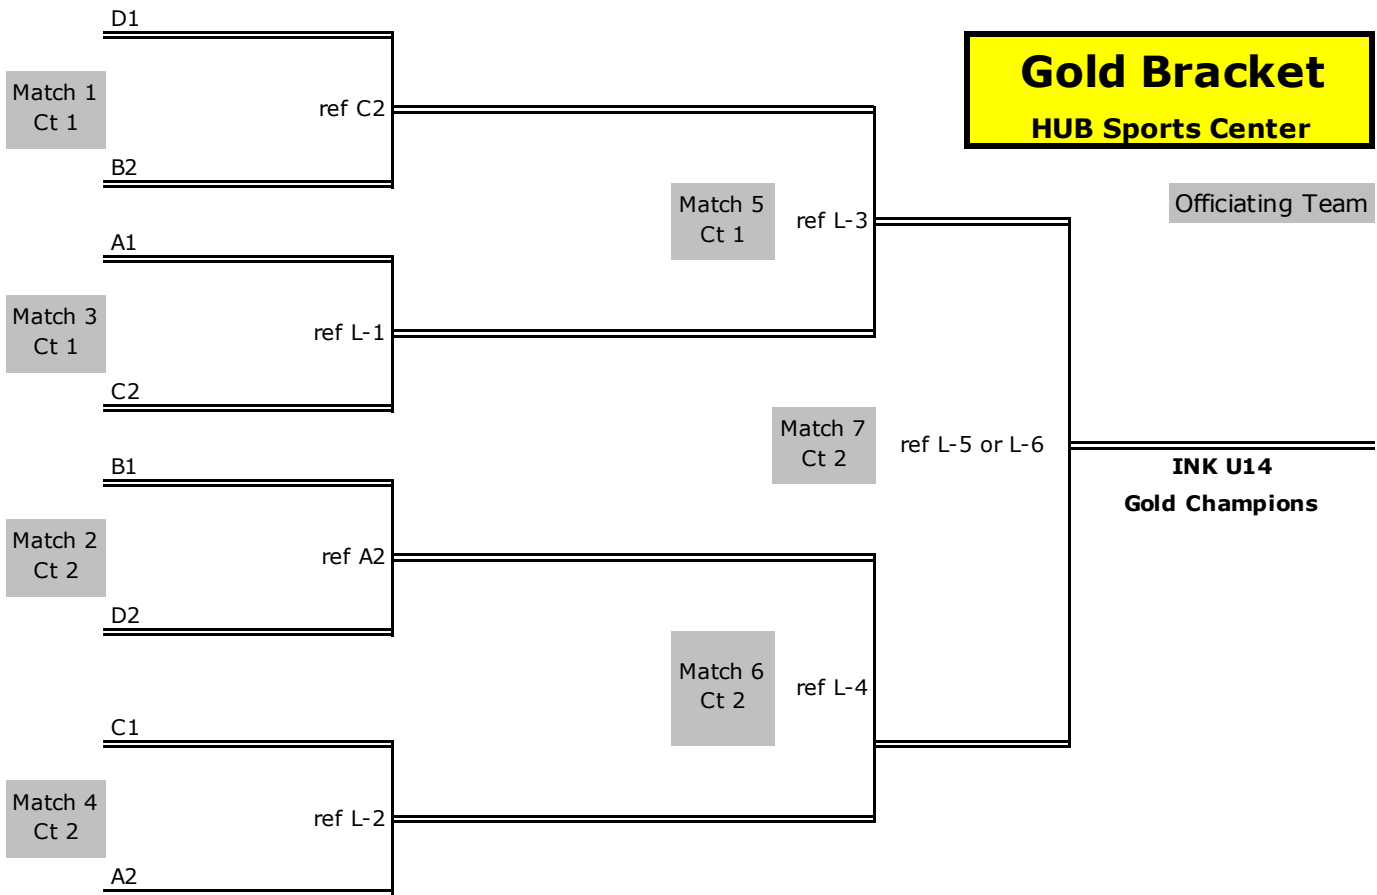

U14 Inland Northwest Klassic

Pool A - HUB Sports Center			
Seed	#	Team	Team ID
1	1	Renovators	14 Chris
8	2	NIVBC	U14
9	3	Riptide Volleyball	14 Black
16	4	208 VBC	13/14 Blue Cayli

Pool C - HUB Sports Center			
Seed	#	Team	Team ID
3	1	Club ZZU	14 National
6	2	Renovators	13 Jeff
11	3	River City VBC	U14
14	4	Idaho Impact	14 Tessa

Pool B - HUB Sports Center			
Seed	#	Team	Team ID
2	1	Snake River Juniors	SRJ 14-1
7	2	Schockwave	14 White
10	3	Club South	14 Navy H/W
15	4	Upper Volleyball Club	Upper U14

Pool D - HUB Sports Center			
Seed	#	Team	Team ID
4	1	NCWVBC	14-2 Black
5	2	Renovators	14 Julia
12	3	208 VBC	13/14 Blue Brian
13	4	Club ZZU	14 A

Pool E - HUB Sports Center			
Seed	#	Team	Team ID
17	1	NCWVBC	14-3 Red
20	2	Club ZZU	14 B
21	3	Spokane Sky VBC	14 Black
24	4	Troy Club Volleyball	14 Orange

Pool F - HUB Sports Center			
Seed	#	Team	Team ID
18	1	Snake River Juniors	14-1 Red
19	2	208 VBC	13/14 White
22	3	Spokane Sky VBC	14 Pink
23	4	Clark Fork Juniors	U14

Pool G - HUB Sports Center			
Seed	#	Team	Team ID
25	1	Confluence	U14
26	2	Extreme Volleyball	13s/14s
27	3	Kokua VBC	Boys U14

Pool I - Riverside High School			
Seed	#	Team	Team ID
29	1	Snake River Juniors	14-2 Red
32	2	Riptide Volleyball	14 White
33	3	Yakima Elite	14-3

Pool J - Riverside High School			
Seed	#	Team	Team ID
30	1	Club KB	14 Blue
31	2	Club South	13/14 White
34	3	Silver Valley VBC	14 Sarah

U14 Inland Northwest Klassic