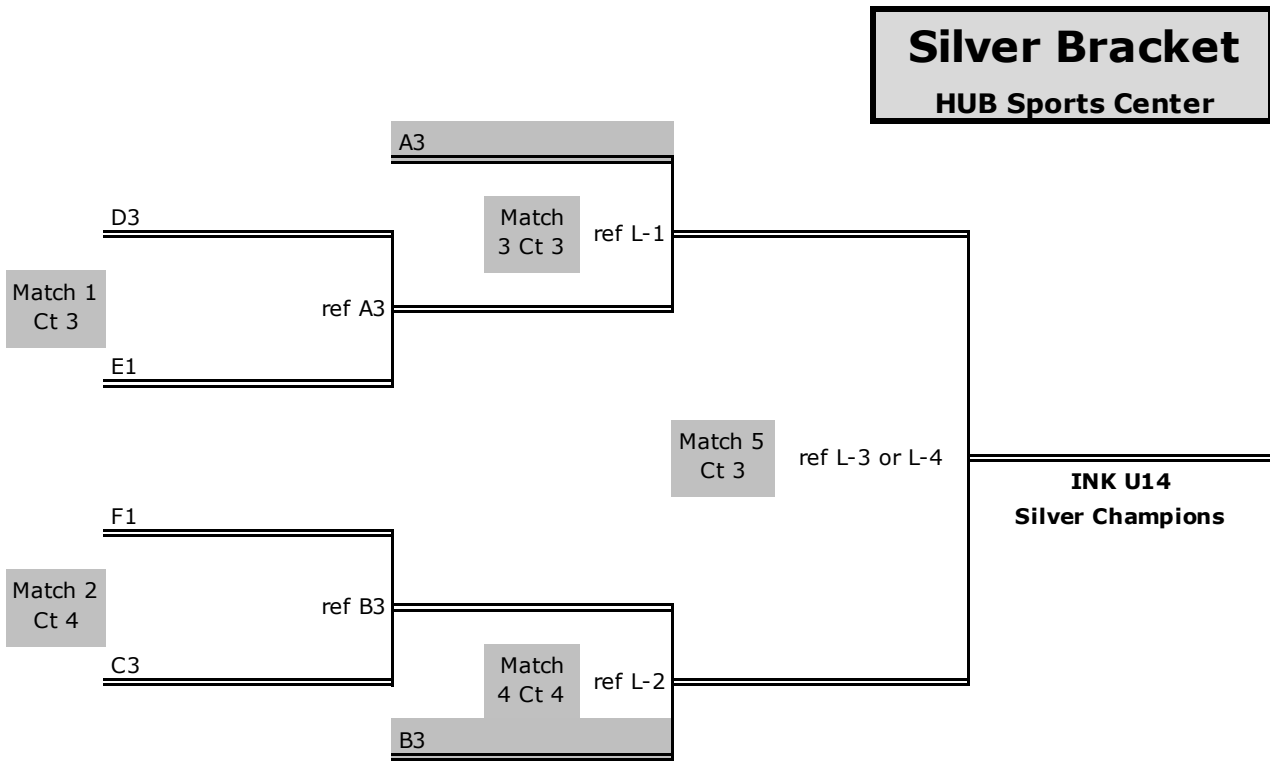

Pool B - HUB Sports Center			
Seed	#	Team	Team ID
2	1	Snake River Juniors	SRJ 14-1
7	2	Schockwave	14 White
10	3	Club South	14 Navy H/W
15	4	Upper Volleyball Club	Upper U14

Pool D - HUB Sports Center			
Seed	#	Team	Team ID
4	1	NCWVBC	14-2 Black
5	2	Renovators	14 Julia
12	3	208 VBC	13/14 Blue Brian
13	4	Club ZZU	14 A

Pool E - HUB Sports Center			
Seed	#	Team	Team ID
17	1	NCWVBC	14-3 Red
20	2	Club ZZU	14 B
21	3	Spokane Sky VBC	14 Black
24	4	Troy Club Volleyball	14 Orange

Pool F - HUB Sports Center			
Seed	#	Team	Team ID
18	1	Snake River Juniors	14-1 Red
19	2	208 VBC	13/14 White
22	3	Spokane Sky VBC	14 Pink
23	4	Clark Fork Juniors	U14

Pool G - HUB Sports Center			
Seed	#	Team	Team ID
25	1	Confluence	U14
26	2	Extreme Volleyball	13s/14s
27	3	Kokua VBC	Boys U14

Pool I - Riverside High School			
Seed	#	Team	Team ID
29	1	Snake River Juniors	14-2 Red
32	2	Riptide Volleyball	14 White
33	3	Yakima Elite	14-3

Pool J - Riverside High School			
Seed	#	Team	Team ID
30	1	Club KB	14 Blue
31	2	Club South	13/14 White
34	3	Silver Valley VBC	14 Sarah

U14 Inland Northwest Klassic

U14 Inland Northwest Klassic

Bronze Bracket HUB Sports Center