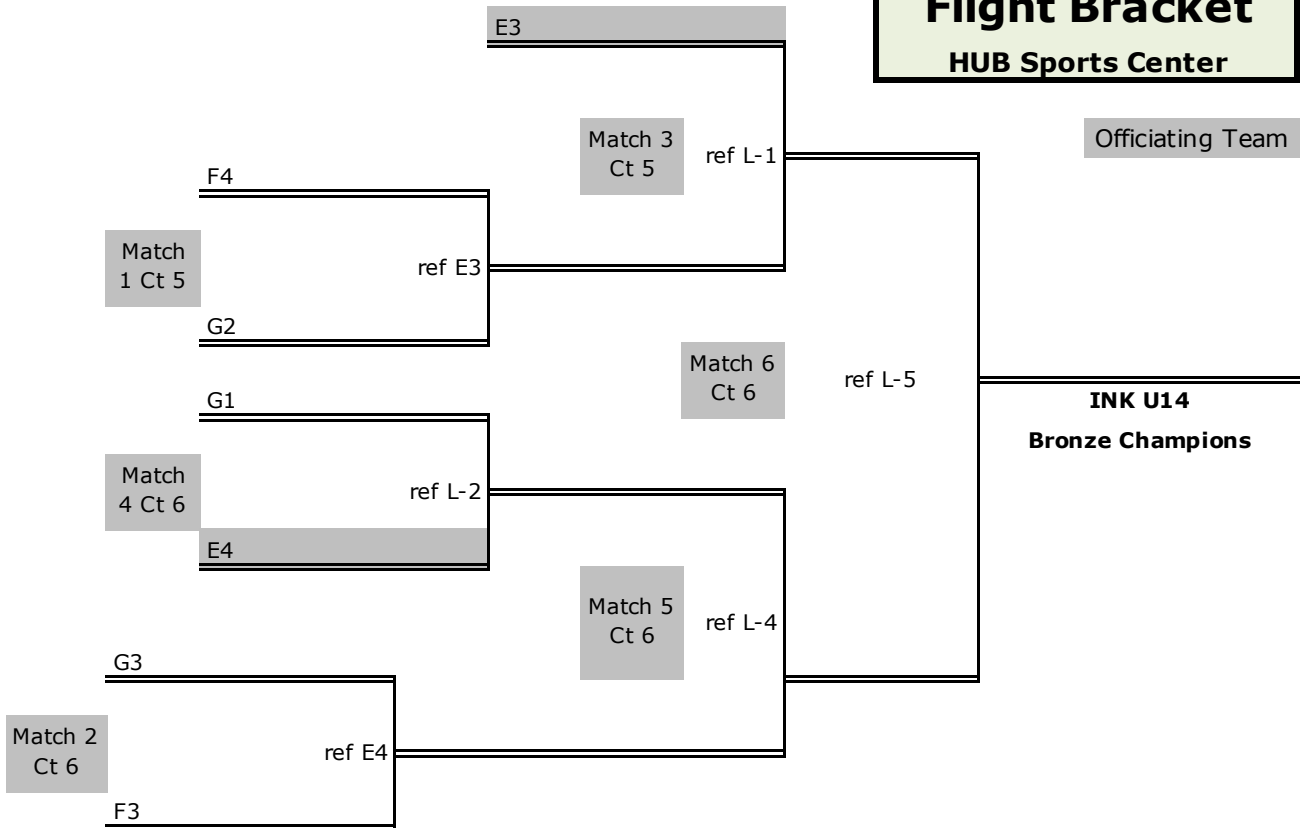

Pool E - HUB Sports Center			
Seed	#	Team	Team ID
17	1	NCWVBC	14-3 Red
20	2	Club ZZU	14 B
21	3	Spokane Sky VBC	14 Black
24	4	Troy Club Volleyball	14 Orange

Pool F - HUB Sports Center			
Seed	#	Team	Team ID
18	1	Snake River Juniors	14-1 Red
19	2	208 VBC	13/14 White
22	3	Spokane Sky VBC	14 Pink
23	4	Clark Fork Juniors	U14

Pool G - HUB Sports Center			
Seed	#	Team	Team ID
25	1	Confluence	U14
26	2	Extreme Volleyball	13s/14s
27	3	Kokua VBC	Boys U14

Pool I - Riverside High School			
Seed	#	Team	Team ID
29	1	Snake River Juniors	14-2 Red
32	2	Riptide Volleyball	14 White
33	3	Yakima Elite	14-3

Pool J - Riverside High School			
Seed	#	Team	Team ID
30	1	Club KB	14 Blue
31	2	Club South	13/14 White
34	3	Silver Valley VBC	14 Sarah

U14 Inland Northwest Klassic

U14 Inland Northwest Klassic

Bronze Bracket HUB Sports Center

Flight Bracket HUB Sports Center

U14 Inland Northwest Klassic

Flight 2 Bracket Riverside High School