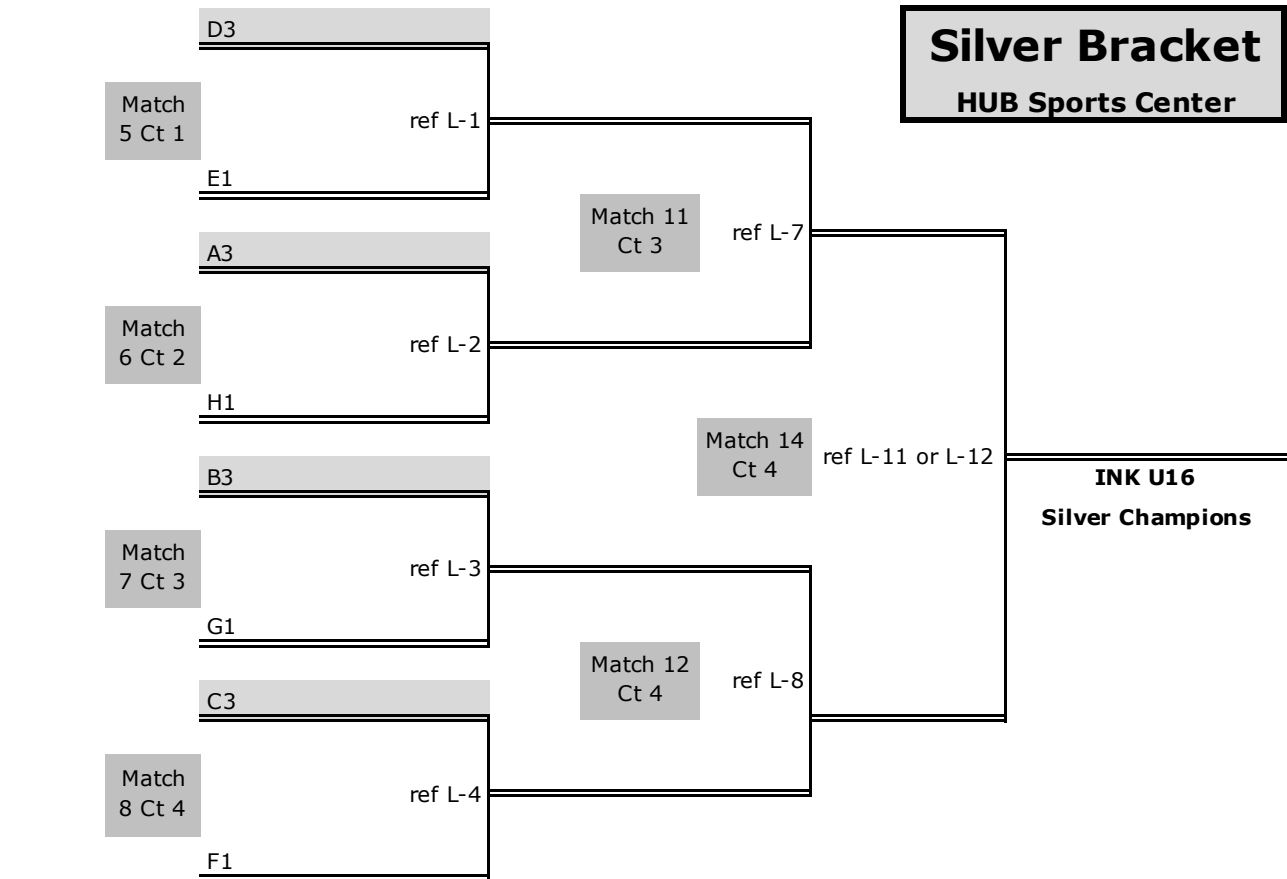

U16 Inland Northwest Klassic

Pool A - HUB Sports Center			
Seed	#	Club	Team Name
1	1	Club ZZU	ZZU 16 A
8	2	208 VBC	15 Jess/Robin
9	3	Renovators	16 Brenna
16	4	NCWVBC	16-2 Black

Pool B - HUB Sports Center			
Seed	#	Club	Team Name
2	1	Shockwave VBC	Shockwave 16
7	2	NCWVBC	16 Gold
10	3	NIVBC	16 Red
15	4	Renovators	16 Shawn

Pool C - HUB Sports Center			
Seed	#	Club	Team Name
3	1	Renovators	15 Kari
6	2	Club South	16 Carolina
11	3	Extreme Volleyball	Extreme 16s
14	4	Idaho Impact	16 Willow

Pool D - HUB Sports Center			
Seed	#	Club	Team Name
4	1	Renovators	16 Mark
5	2	Snake River Juniors	SRJ 16-1
12	3	Club South	15 Carolina
13	4	Club KB	16 Blue

Pool E - HUB Sports Center			
Seed	#	Club	Team Name
17	1	Legacy VBC	Clearwater Crush
24	2	Club ZZU	15 Regional
25	3	Extreme Volleyball	15/16s

Pool F - HUB Sports Center			
Seed	#	Club	Team Name
18	1	NIVBC	16 White
23	2	Yakima Elite VBC	Elite 16-2
26	3	Spokane Sky VBC	15 Black

Pool G - HUB Sports Center			
Seed	#	Club	Team Name
19	1	Spokane Sky VBC	16 Pink
22	2	Upper VBC	Upper U16
27	3	Confluence VBC	Confluence 16
30	4	Silver Valley VBC	16 Jordan

Pool H - HUB Sports Center			
Seed	#	Club	Team Name
20	1	Spokane Sky VBC	15 PINK
21	2	Montana NW VBC	16-1
28	3	Snake River Juniors	16 Red
29	4	Confluence	16-2

U16 Inland Northwest Klassic