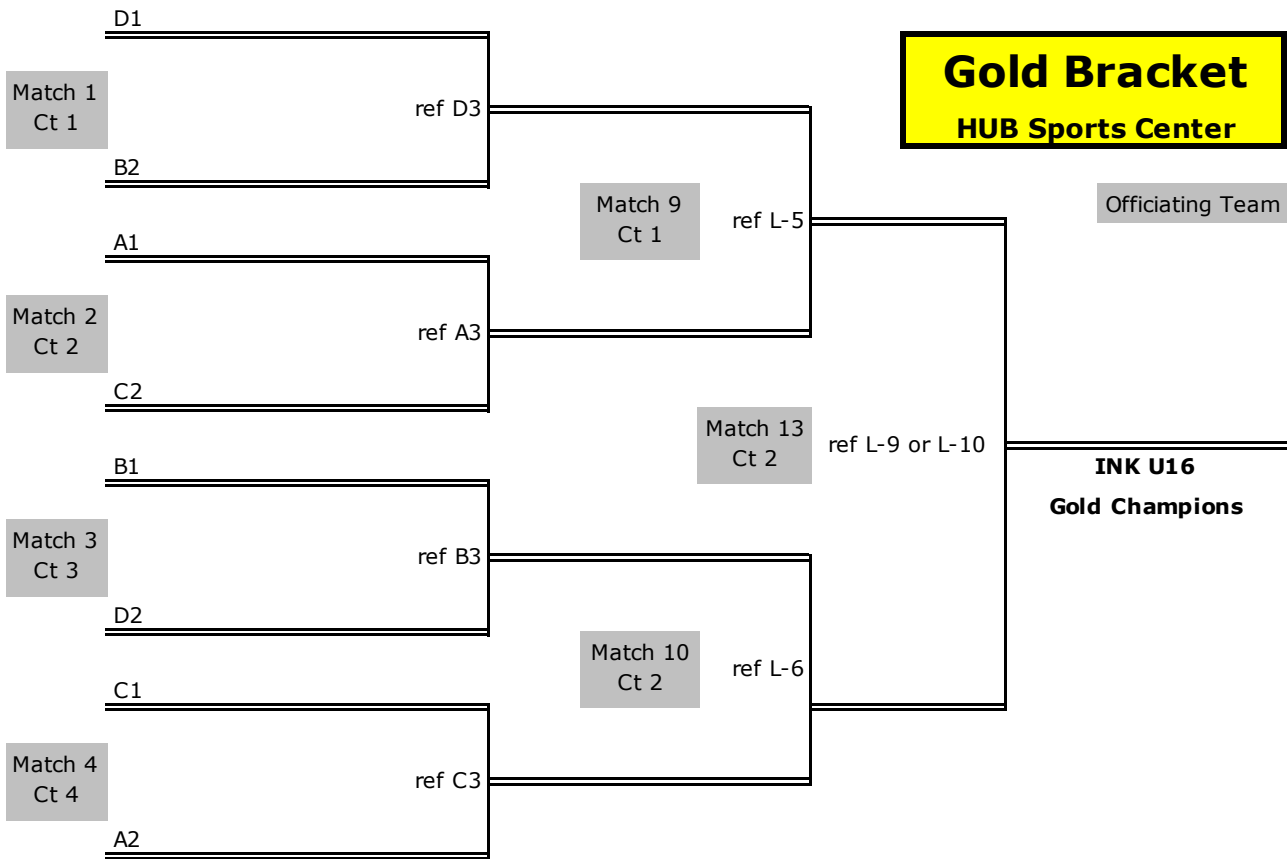

U16 Inland Northwest Klassic

Pool A - HUB Sports Center			
Seed	#	Club	Team Name
1	1	Club ZZU	ZZU 16 A
8	2	208 VBC	15 Jess/Robin
9	3	Renovators	16 Brenna
16	4	NCWVBC	16-2 Black

Pool B - HUB Sports Center			
Seed	#	Club	Team Name
2	1	Shockwave VBC	Shockwave 16
7	2	NCWVBC	16 Gold
10	3	NIVBC	16 Red
15	4	Renovators	16 Shawn

Pool C - HUB Sports Center			
Seed	#	Club	Team Name
3	1	Renovators	15 Kari
6	2	Club South	16 Carolina
11	3	Extreme Volleyball	Extreme 16s
14	4	Idaho Impact	16 Willow

Pool D - HUB Sports Center			
Seed	#	Club	Team Name
4	1	Renovators	16 Mark
5	2	Snake River Juniors	SRJ 16-1
12	3	Club South	15 Carolina
13	4	Club KB	16 Blue

Pool E - HUB Sports Center			
Seed	#	Club	Team Name
17	1	Legacy VBC	Clearwater Crush
24	2	Club ZZU	15 Regional
25	3	Extreme Volleyball	15/16s

Pool F - HUB Sports Center			
Seed	#	Club	Team Name
18	1	NIVBC	16 White
23	2	Yakima Elite VBC	Elite 16-2
26	3	Spokane Sky VBC	15 Black

Pool G - HUB Sports Center			
Seed	#	Club	Team Name
19	1	Spokane Sky VBC	16 Pink
22	2	Upper VBC	Upper U16
27	3	Confluence VBC	Confluence 16
30	4	Silver Valley VBC	16 Jordan

Pool H - HUB Sports Center			
Seed	#	Club	Team Name
20	1	Spokane Sky VBC	15 PINK
21	2	Montana NW VBC	16-1
28	3	Snake River Juniors	16 Red
29	4	Confluence	16-2

U16 Inland Northwest Klassic