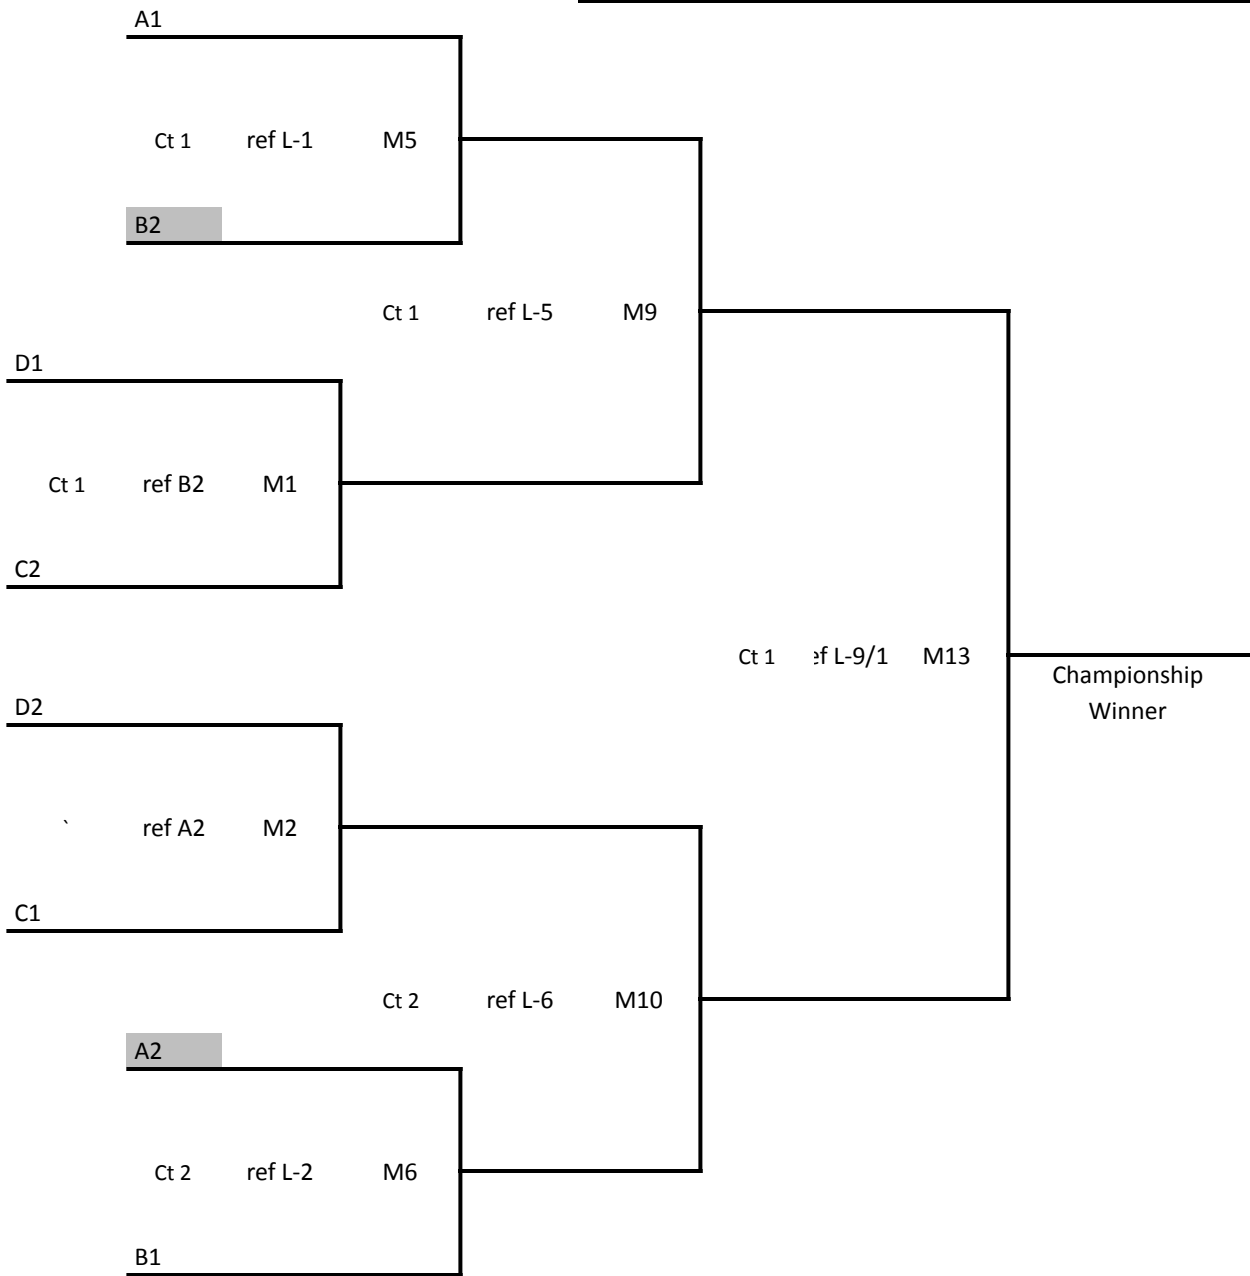

Pool A - Chelan HS			
Seed	#	Team Name	Team ID
1	1	NCWVBC 14-1 GOLD	G14NCWVB1EV
8	2	Renovators U13 Terry	G13RNVTR1EV
9	3	UpperV-14-1	G14UPRVB1EV
16	4	Kahiau U14 White	G14KAHIU3EV
Pool B - Chelan HS			
Seed	#	Team Name	Team ID
2	1	Kahiau U14 Navy	G14KAHIU1EV
7	2	NCWVBC 14-2 BLACK	G14NCWVB2EV
10	3	Kodiak U14 - Black	G14CBKDK1EV
15	4	Confluence U14	G14CONFL1EV
Pool C - Comm Gym			
Seed	#	Team Name	Team ID
3	1	Sweets U14 Black	G14SWVBC1EV
6	2	Kahiau U14 Silver	G14KAHIU2EV
11	3	NCWVBC 14-3 RED	G14NCWVB3EV
14	4	SKY U13 POWER	G13SPSKY1EV
Pool D - Comm Gym			
Seed	#	Team Name	Team ID
4	1	SKY U14 PINK	G14SPSKY1EV
5	2	Bi-County Wolfpack 14-2	G14BCWLP2EV
12	3	UpperV-14-2	G14UPRVB2EV
13	4	NCWVBC 14-4 WHITE	G14NCWVB4EV

Championship Bracket

Consolation Bracket