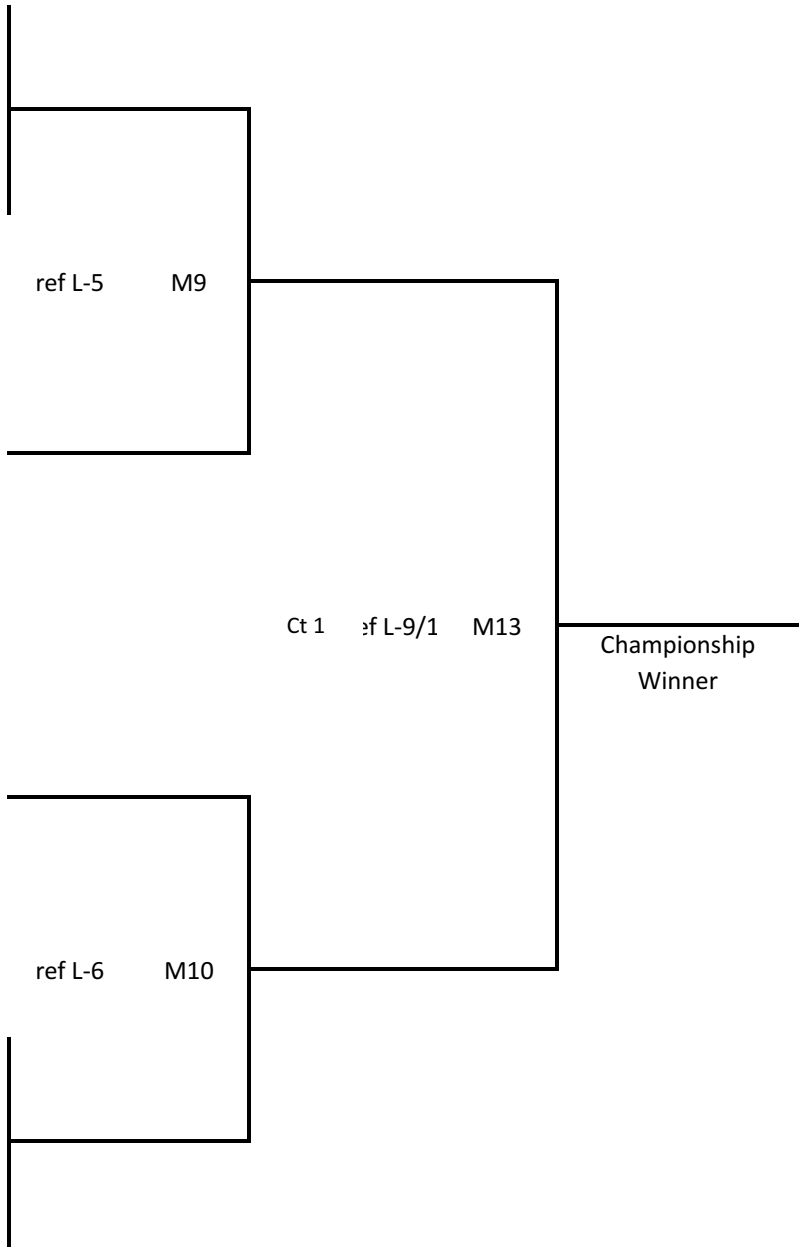

16 Team Tournament Bracket

Pool A - Chelan HS			
Seed	#	Team Name	Team ID
1	1	NCWVBC 12-1 GOLD	G12NCWVB1EV
8	2	Team Yakima U12 Blue	G12TMYKM4EV
9	3	Confluence U12	G12CONFL1EV
16	4	Kahiau U12 White	G12KAHIU3EV
Pool B - Chelan HS			
Seed	#	Team Name	Team ID
2	1	Kahiau U12 Navy	G12KAHIU1EV
7	2	Team Yakima U12 Royal	G12TMYKM2EV
10	3	NCWVBC U12-3 RED	G12NCWVB3EV
15	4	Sweets U12 Black	G12SWVBC1EV
Pool C - Comm Gym			
Seed	#	Team Name	Team ID
3	1	NCWVBC 12-2 BLACK	G12NCWVB2EV
6	2	Kryptonite 12 Green	G12KRYPT2EV
11	3	208 U12 White	G12208VB3EV
14	4	SKY U12 BLACK	G12SPSKY1EV
Pool D - Comm Gym			
Seed	#	Team Name	Team ID
4	1	OTown U12 Black	G12OTOWN1EV
5	2	Kahiau U12 Silver	G12KAHIU2EV
12	3	208 VBC U11 Elite	G11208VB1EV
13	4	NCWVBC 12-4 WHITE	G12NCWVB4EV

16 Team Tournament Bracket

Ct 1

Ct 2

Championship Bracket

Consolation Bracket